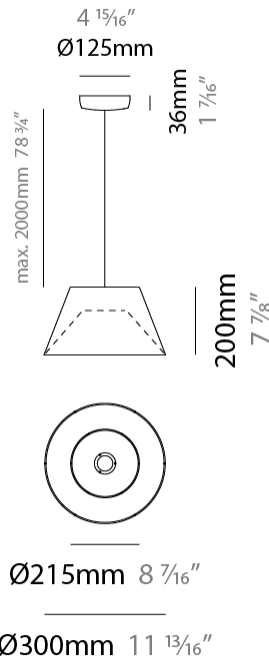

CONGA SUSPENSION

D111096-

base number   Finish Options   Finish Options

1. To build a product code in our configurator select the specify button on the base model # product page
2. To build a manual product code on this datasheet choose from the options listed below in blue font and add the suffix to the base model #

GENERAL

Series: Conga
Brand: Ole
Division: Design
Mounting Type: Suspension
Mounting Location: Ceiling
Subcategory: Up/Down Light

PHYSICAL

Shape: Cone
Diameter (mm): 300
Diameter (in): 11 ¹³/₁₆
Height (mm): 200
Height (in): 7 ⁷/₈
Max. Overall Height (mm): 2200
Max. Overall Height (in): 86 ⁵/₈
Light Distribution: Direct / Indirect
Fixture Finish: BEI / BLK / BLU / COG / DGN / GRY / MRN / MOC / MUS / OLV / SIL / STN / TER / WHI
Holder Finish: MWH / MBK
Fixture Material: Fabric Cord / Metal
Cable Details: 2000mm Cable - Transparent
Upon Request: Other fabric cord colors available upon request (see downloadable finish chart)

ELECTRICAL

Number of Lamps: 1
Lamp Type: LED Retrofit
Lamp Shape: A19
Bulb Included: Bulb Not Included
Max. Wattage Per Lamp (W): 15
Lamp Base: E26
Input Voltage (V): 120
Upon Request: 277Vac / GU24

LED

OPTICAL

RATINGS AND CERTIFICATIONS

Certified By: Certified for North American Standards
IP rating: IP20