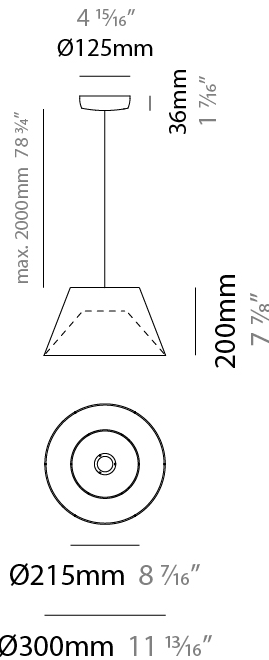

CONGA SUSPENSION

D111096-

base number Finish
Options

1. To build a product code in our configurator select the specify button on the base model # product page
2. To build a manual product code on this datasheet choose from the options listed below in blue font and add the suffix to the base model #

GENERAL

Series: Conga
Partner: Ole
Division: Design
Installation: Suspension
Product Type: Pendant
Mounting Location: Ceiling
Light Distribution: Direct / Indirect

PHYSICAL

Shape: Cone
Diameter (mm): 300
Diameter (in): 11 ¹³/₁₆
Height (mm): 200
Height (in): 7 ⁷/₈
Max. Overall Height (mm): 2200
Max. Overall Height (in): 86 ⁵/₈
Fixture Finish: BEI / BLK / BLU / COG / DGN / GRY / MRN / MOC / MUS / OLV / SIL / STN / TER / WHI
Holder Finish: MBK
Fixture Material: Fabric Cord / Metal
Primary Material: Fabric - Recycled
Cable Details: 2000mm Cable - Transparent
Upon Request: Other fabric cord colors available upon request (see downloadable finish chart) Matte White Holder

ELECTRICAL

Number of Lamps: 1
Lamp Type: LED Retrofit
Lamp Shape: A19
Bulb Included: Bulb Not Included
Max. Wattage Per Lamp (W): 15
Lamp Base: E26
Input Voltage (V): 120
Upon Request: 277Vac / GU24

LED

OPTICAL

RATINGS AND CERTIFICATIONS

Certified By: Certified for North American Standards
IP rating: IP20

PROJECT
TYPE
SPECIFIER
QUANTITY
DATE