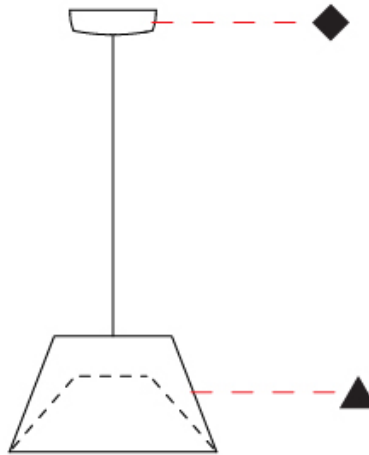

CONGA SUSPENSION

D111096-

PROJECT

TYPE

SPECIFIER

QUANTITY

DATE

D