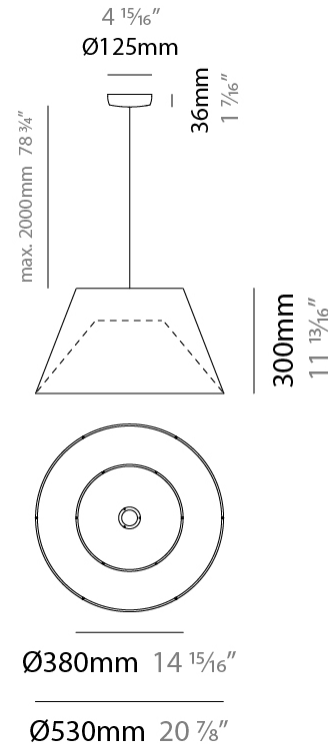

CONGA SUSPENSION

D111097-

base number Finish
Options

PROJECT
TYPE
SPECIFIER
QUANTITY
DATE

1. To build a product code in our configurator select the specify button on the base model # product page
2. To build a manual product code on this datasheet choose from the options listed below in blue font and add the suffix to the base model #

GENERAL

Series: Conga
Partner: Ole
Division: Design
Installation: Suspension
Product Type: Pendant
Mounting Location: Ceiling
Light Distribution: Direct / Indirect

PHYSICAL

Shape: Cone
Diameter (mm): 530
Diameter (in): 20 ⁷/₈
Height (mm): 300
Height (in): 11 ¹³/₁₆
Max. Overall Height (mm): 2300
Max. Overall Height (in): 90 ⁹/₁₆
Fixture Finish: [BEI](#) / [BLK](#) / [BLU](#) / [COG](#) / [DGN](#) / [GRY](#) / [MRN](#) / [MOC](#) / [MUS](#) / [OLV](#) / [SIL](#) / [STN](#) / [TER](#) / [WHI](#)
Holder Finish: MBK
Fixture Material: Fabric Cord / Metal
Primary Material: Fabric - Recycled
Cable Details: 2000mm Cable
Upon Request: Other fabric cord colors available upon request (see downloadable finish chart) Matte White Holder

ELECTRICAL

Number of Lamps: 1
Lamp Type: LED Retrofit
Lamp Shape: A19
Bulb Included: Bulb Not Included
Max. Wattage Per Lamp (W): 15
Lamp Base: E26
Input Voltage (V): 120
Upon Request: 277Vac / GU24

LED

OPTICAL

RATINGS AND CERTIFICATIONS

Certified By: Certified for North American Standards
IP rating: IP20