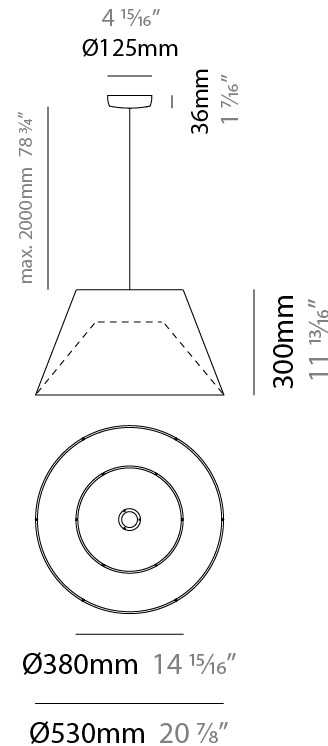

CONGA SUSPENSION

D111097-

base number   Finish Options   -   Finish Options

1. To build a product code in our configurator select the specify button on the base model # product page
2. To build a manual product code on this datasheet choose from the options listed below in blue font and add the suffix to the base model #

GENERAL

Series: Conga
Brand: Ole
Division: Design
Mounting Type: Suspension
Mounting Location: Ceiling
Subcategory: Up/Down Light

PHYSICAL

Shape: Cone
Diameter (mm): 530
Diameter (in): 20 ⁷/₈
Height (mm): 300
Height (in): 11 ¹³/₁₆
Max. Overall Height (mm): 2300
Max. Overall Height (in): 90 ⁹/₁₆
Light Distribution: Direct / Indirect
Fixture Finish: BEI / BLK / BLU / COG / DGN / GRY / MRN / MOC / MUS / OLV / SIL / STN / TER / WHI
Holder Finish: MWH / MBK
Fixture Material: Fabric Cord / Metal
Cable Details: 2000mm Cable
Upon Request: Other fabric cord colors available upon request (see downloadable finish chart)

ELECTRICAL

Number of Lamps: 1
Lamp Type: LED Retrofit
Lamp Shape: A19
Bulb Included: Bulb Not Included
Max. Wattage Per Lamp (W): 15
Lamp Base: E26
Input Voltage (V): 120
Upon Request: 277Vac / GU24

LED

OPTICAL

RATINGS AND CERTIFICATIONS

Certified By: Certified for North American Standards
IP rating: IP20

PROJECT
TYPE
SPECIFIER
QUANTITY
DATE