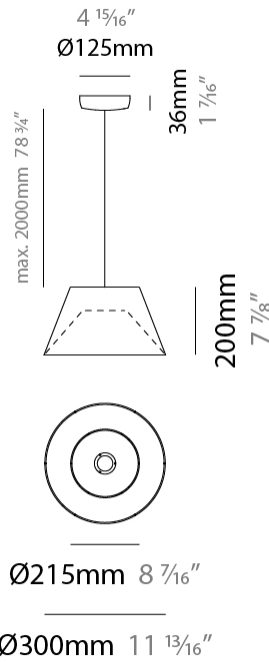

CONGA SUSPENSION

D111096- _____

base number   Finish Options   Finish Options

PROJECT
TYPE
SPECIFIER
QUANTITY
DATE

1. To build a product code in our configurator select the specify button on the base model # product page
2. To build a manual product code on this datasheet choose from the options listed below in blue font and add the suffix to the base model #

GENERAL

Series: Conga
Brand: Ole
Division: Design
Mounting Type: Suspension
Mounting Location: Ceiling
Subcategory: Up/Down Light

PHYSICAL

Shape: Cone
Diameter (mm): 300
Diameter (in): 11 ¹³/₁₆
Height (mm): 200
Height (in): 7 ⁷/₈
Max. Overall Height (mm): 2200
Max. Overall Height (in): 86 ⁵/₈
Light Distribution: Direct / Indirect
Fixture Finish: [BEI](#) / [BLK](#) / [BLU](#) / [COG](#) / [DGN](#) / [GRY](#) / [MRN](#) / [MOC](#) / [MUS](#) / [OLV](#) / [SIL](#) / [STN](#) / [TER](#) / [WHI](#)
Holder Finish: [MWH](#) / [MBK](#)
Fixture Material: Fabric Cord / Metal
Cable Details: 2000mm Cable - Transparent
Upon Request: Other fabric cord colors available upon request (see downloadable finish chart)

ELECTRICAL

Number of Lamps: 1
Lamp Type: LED Retrofit
Lamp Shape: A19
Bulb Included: Bulb Not Included
Max. Wattage Per Lamp (W): 15
Lamp Base: E26
Input Voltage (V): 120
Upon Request: 277Vac / GU24

LED

OPTICAL

RATINGS AND CERTIFICATIONS

Certified By: Certified for North American Standards
IP rating: IP20