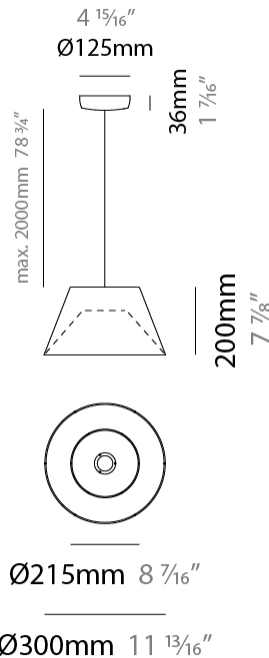

CONGA SUSPENSION

D111096- _____

base number   Finish Options   Finish Options

1. To build a product code in our configurator select the specify button on the base model # product page
2. To build a manual product code on this datasheet choose from the options listed below in blue font and add the suffix to the base model #

GENERAL

Series: Conga
Brand: Ole
Division: Design
Mounting Type: Suspension
Mounting Location: Ceiling
Subcategory: Up/Down Light

PHYSICAL

Shape: Cone
Diameter (mm): 300
Diameter (in): 11 ¹³/₁₆
Height (mm): 200
Height (in): 7 ⁷/₈
Max. Overall Height (mm): 2200
Max. Overall Height (in): 86 ⁵/₈
Light Distribution: Direct / Indirect
Fixture Finish: BEI / BLK / BLU / COG / DGN / GRY / MRN / MOC / MUS / OLV / SIL / STN / TER / WHI
Holder Finish: MWH / MBK
Fixture Material: Fabric Cord / Metal
Cable Details: 2000mm Cable - Transparent
Upon Request: Other fabric cord colors available upon request (see downloadable finish chart)

ELECTRICAL

Number of Lamps: 1
Lamp Type: LED Retrofit
Lamp Shape: A19
Bulb Included: Bulb Not Included
Max. Wattage Per Lamp (W): 15
Lamp Base: E26
Input Voltage (V): 120
Upon Request: 277Vac / GU24

LED

OPTICAL

RATINGS AND CERTIFICATIONS

Certified By: Certified for North American Standards
IP rating: IP20

PROJECT
TYPE
SPECIFIER
QUANTITY
DATE