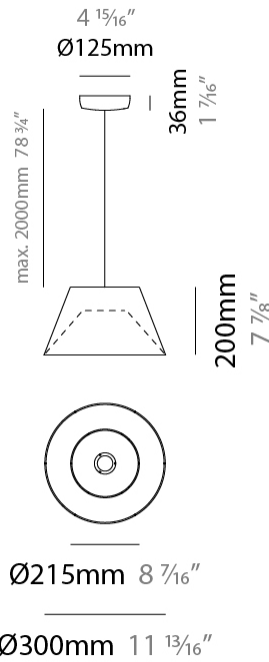

PROJECT	
TYPE	
SPECIFIER	
QUANTITY	
DATE	

CONGA SUSPENSION

D111096-

base number	Finish Options	Finish Options

1. To build a product code in our configurator select the specify button on the base model # product page
2. To build a manual product code on this datasheet choose from the options listed below in blue font and add the suffix to the base model #

GENERAL

Series: Conga
Brand: Ole
Division: Design
Mounting Type: Suspension
Mounting Location: Ceiling
Subcategory: Up/Down Light

PHYSICAL

Shape: Cone
Diameter (mm): 300
Diameter (in): 11 ¹³/₁₆
Height (mm): 200
Height (in): 7 ⁷/₈
Max. Overall Height (mm): 2200
Max. Overall Height (in): 86 ⁵/₈
Light Distribution: Direct / Indirect
Fixture Finish: BEI / BLK / BLU / COG / DGN / GRY / MRN / MOC / MUS / OLV / SIL / STN / TER / WHI
Holder Finish: MWH / MBK
Fixture Material: Fabric Cord / Metal
Cable Details: 2000mm Cable - Transparent
Upon Request: Other fabric cord colors available upon request (see downloadable finish chart)

ELECTRICAL

Number of Lamps: 1
Lamp Type: LED Retrofit
Lamp Shape: A19
Bulb Included: Bulb Not Included
Max. Wattage Per Lamp (W): 15
Lamp Base: E26
Input Voltage (V): 120
Upon Request: 277Vac / GU24

LED

OPTICAL

RATINGS AND CERTIFICATIONS

Certified By: Certified for North American Standards
IP rating: IP20