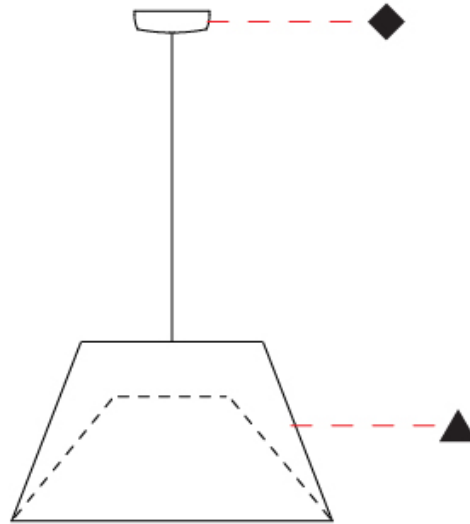

CONGA SUSPENSION

D111097-

PROJECT

TYPE

SPECIFIER

QUANTITY

DATE

D