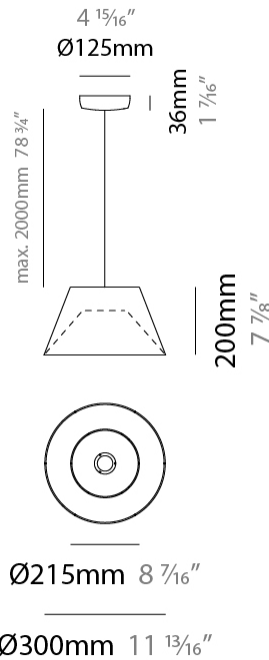

CONGA SUSPENSION

D111096-

base number   Finish Options   Finish Options

1. To build a product code in our configurator select the specify button on the base model # product page
2. To build a manual product code on this datasheet choose from the options listed below in blue font and add the suffix to the base model #

GENERAL

Series: Conga
Brand: Ole
Division: Design
Mounting Type: Suspension
Mounting Location: Ceiling
Subcategory: Up/Down Light

PHYSICAL

Shape: Cone
Diameter (mm): 300
Diameter (in): 11 ¹³/₁₆
Height (mm): 200
Height (in): 7 ⁷/₈
Max. Overall Height (mm): 2200
Max. Overall Height (in): 86 ⁵/₈
Light Distribution: Direct / Indirect
Fixture Finish: [BEI](#) / [BLK](#) / [BLU](#) / [COG](#) / [DGN](#) / [GRY](#) / [MRN](#) / [MOC](#) / [MUS](#) / [OLV](#) / [SIL](#) / [STN](#) / [TER](#) / [WHI](#)
Holder Finish: [MWH](#) / [MBK](#)
Fixture Material: Fabric Cord / Metal
Cable Details: 2000mm Cable - Transparent
Upon Request: Other fabric cord colors available upon request (see downloadable finish chart)

ELECTRICAL

Number of Lamps: 1
Lamp Type: LED Retrofit
Lamp Shape: A19
Bulb Included: Bulb Not Included
Max. Wattage Per Lamp (W): 15
Lamp Base: E26
Input Voltage (V): 120
Upon Request: 277Vac / GU24

LED

OPTICAL

RATINGS AND CERTIFICATIONS

Certified By: Certified for North American Standards
IP rating: IP20

PROJECT
TYPE
SPECIFIER
QUANTITY
DATE