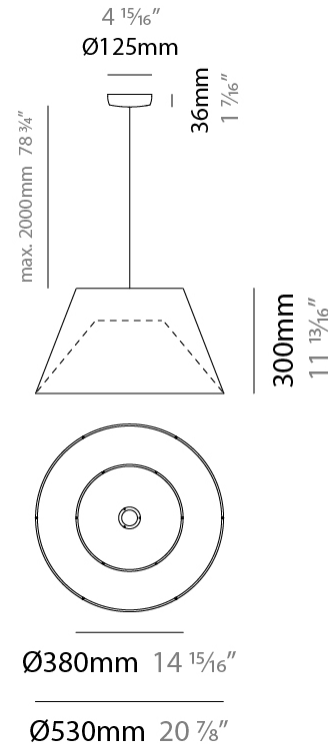

CONGA SUSPENSION

D111097-

base number Finish
Options

PROJECT
TYPE
SPECIFIER
QUANTITY
DATE

1. To build a product code in our configurator select the specify button on the base model # product page
2. To build a manual product code on this datasheet choose from the options listed below in blue font and add the suffix to the base model #

GENERAL

Series: Conga
Partner: Ole
Division: Design
Installation: Suspension
Product Type: Pendant
Mounting Location: Ceiling
Light Distribution: Direct / Indirect

PHYSICAL

Shape: Cone
Diameter (mm): 530
Diameter (in): 20 ⁷/₈
Height (mm): 300
Height (in): 11 ¹³/₁₆
Max. Overall Height (mm): 2300
Max. Overall Height (in): 90 ⁹/₁₆
Fixture Finish: BEI / BLK / BLU / COG / DGN / GRY / MRN / MOC / MUS / OLV / SIL / STN / TER / WHI
Holder Finish: MBK
Fixture Material: Fabric Cord / Metal
Primary Material: Fabric - Recycled
Cable Details: 2000mm Cable
Upon Request: Other fabric cord colors available upon request (see downloadable finish chart) Matte White Holder

ELECTRICAL

Number of Lamps: 1
Lamp Type: LED Retrofit
Lamp Shape: A19
Bulb Included: Bulb Not Included
Max. Wattage Per Lamp (W): 15
Lamp Base: E26
Input Voltage (V): 120
Upon Request: 277Vac / GU24

LED

OPTICAL

RATINGS AND CERTIFICATIONS

Certified By: Certified for North American Standards
IP rating: IP20