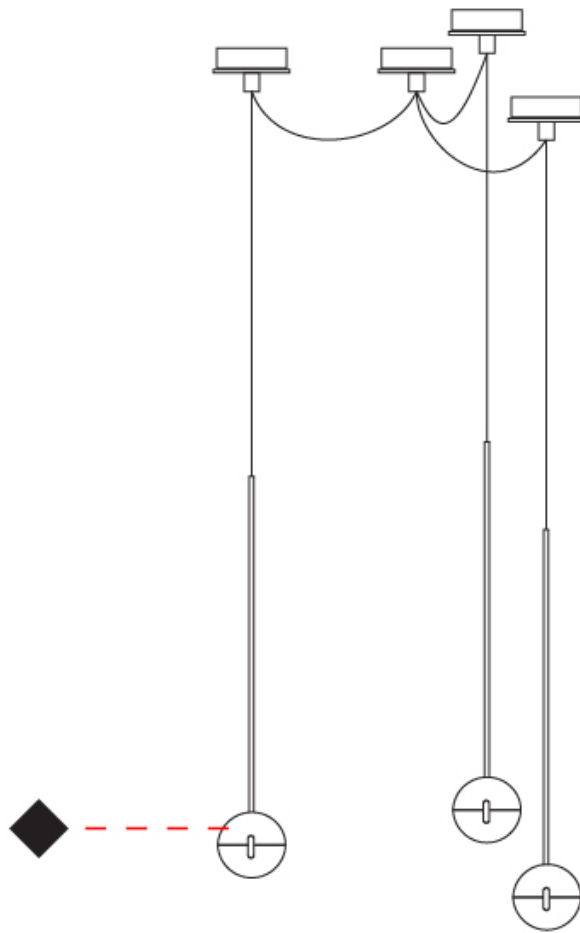

D31018-

PROJECT
TYPE
SPECIFIER
QUANTITY
DATE

D