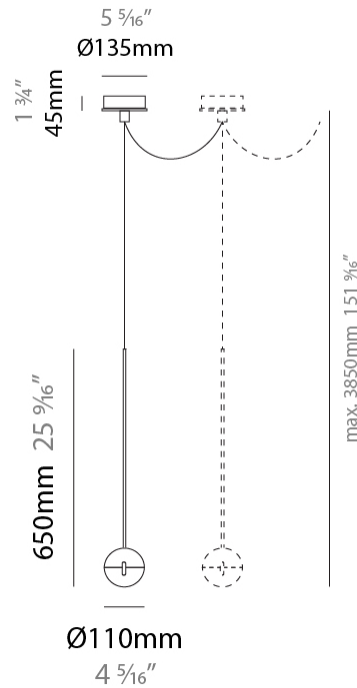

CONVIVIO SUSPENSION

D31020-

base number   Finish
Options

PROJECT	_____
TYPE	_____
SPECIFIER	_____
QUANTITY	_____
DATE	_____

1. To build a product code in our configurator select the specify button on the base model # product page
2. To build a manual product code on this datasheet choose from the options listed below in blue font and add the suffix to the base model #

GENERAL

Series: Convivio
Brand: Cini & Nils
Division: Design
Mounting Type: Suspension
Mounting Location: Ceiling
Subcategory: Pendant

PHYSICAL

Shape: Round
Diameter (mm): 110
Diameter (in): 4 5/16
Max. Overall Height (mm): 3850
Max. Overall Height (in): 151 9/16
Light Distribution: Direct
Diffuser: Transparent glass
Fixture Finish: CHR / MBK
Fixture Material: Aluminum / Brass / Steel

ELECTRICAL

Lamp Type: LED
Input Wattage (W): 16
Total Output Wattage (W): 13
Dimming: Non-Dimmable
Driver Included: Yes
Driver Location: Integrated
Driver Type: Constant Current - 120Vac
Driver Class: Class 2
Input Voltage (V): 120 - 277
Constant Current (MA): 350
Upon Request: Integral: 0-10Vdc dimming / Phase dimming 120Vac only / Non-dimming 120/277Vac

LED

Number of LEDs: 1
Color Temperature (°K): 3000
Max. Delivered Lumen (lm): 1170
Nominal Lumen (lm): 1300
CRI: >90 CRI
Lamp Life (hrs): 50000

OPTICAL

RATINGS AND CERTIFICATIONS

Certified By: Certified for North American Standards
IP rating: IP20