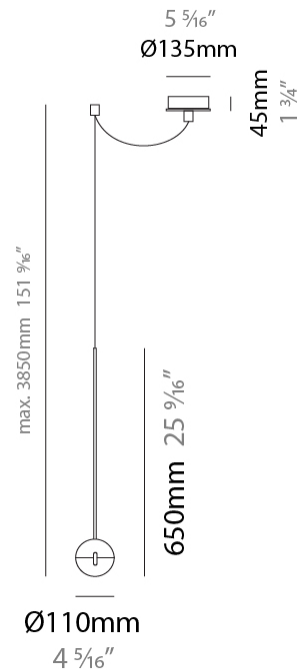

CONVIVIO SUSPENSION

D31014-

base number   Finish
Options

1. To build a product code in our configurator select the specify button on the base model # product page
2. To build a manual product code on this datasheet choose from the options listed below in blue font and add the suffix to the base model #

GENERAL

Series: Convivio
Brand: Cini & Nils
Division: Design
Mounting Type: Suspension
Mounting Location: Ceiling
Subcategory: Pendant

PHYSICAL

Shape: Round
Diameter (mm): 110
Diameter (in): 4 5/16
Max. Overall Height (mm): 3850
Max. Overall Height (in): 151 9/16
Light Distribution: Direct
Diffuser: Transparent glass
Fixture Finish: CHR / MBK
Fixture Material: Aluminum / Brass / Steel

ELECTRICAL

Lamp Type: LED
Input Wattage (W): 16
Total Output Wattage (W): 13
Dimming: Non-Dimmable
Driver Included: Yes
Driver Location: Integrated
Driver Type: Constant Current - 120Vac
Driver Class: Class 2
Input Voltage (V): 120 - 277
Constant Current (mA): 350
Upon Request: Integral: 0-10Vdc dimming / Phase dimming 120Vac only / Non-dimming 120/277Vac

LED

Number of LEDs: 1
Color Temperature (°K): 3000
Nominal Lumen (lm): 1300
CRI: >90 CRI
Lamp Life (hrs): 50000

OPTICAL

RATINGS AND CERTIFICATIONS

Certified By: Certified for North American Standards
IP rating: IP20

PROJECT	_____
TYPE	_____
SPECIFIER	_____
QUANTITY	_____
DATE	_____