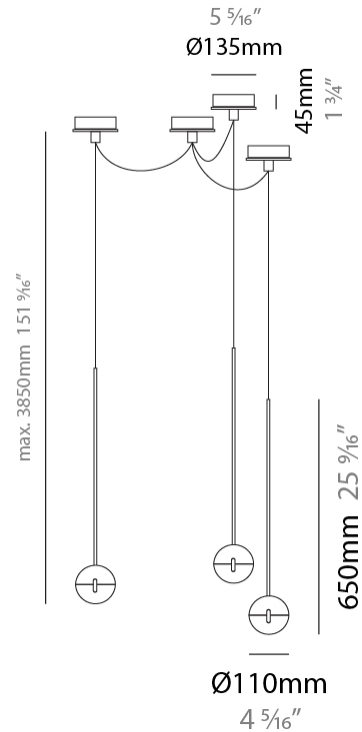

CONVIVIO SUSPENSION

D31018-

base number   Finish
Options

PROJECT	_____
TYPE	_____
SPECIFIER	_____
QUANTITY	_____
DATE	_____

1. To build a product code in our configurator select the specify button on the base model # product page
2. To build a manual product code on this datasheet choose from the options listed below in blue font and add the suffix to the base model #

GENERAL

Series: Convivio
Brand: Cini & Nils
Division: Design
Mounting Type: Suspension
Mounting Location: Ceiling
Subcategory: Pendant

PHYSICAL

Shape: Round
Diameter (mm): 110
Diameter (in): 4 5/16
Max. Overall Height (mm): 3850
Max. Overall Height (in): 151 9/16
Light Distribution: Direct
Diffuser: Transparent glass
Fixture Finish: CHR / MBK
Fixture Material: Aluminum / Brass / Steel

ELECTRICAL

Lamp Type: LED
Input Wattage (W): 50
Total Output Wattage (W): 39
Dimming: Non-Dimmable
Driver Included: Yes
Driver Location: Integrated
Driver Type: Constant Current - 120Vac
Driver Class: Class 2
Input Voltage (V): 120 - 277
Constant Current (MA): 350
Upon Request: Integral: 0-10Vdc dimming / Phase dimming 120Vac only / Non-dimming 120/277Vac

LED

Number of LEDs: 3
Color Temperature (°K): 3000
Nominal Lumen (lm): 3900
CRI: >90 CRI
Lamp Life (hrs): 50000

OPTICAL

RATINGS AND CERTIFICATIONS

Certified By: Certified for North American Standards
IP rating: IP20