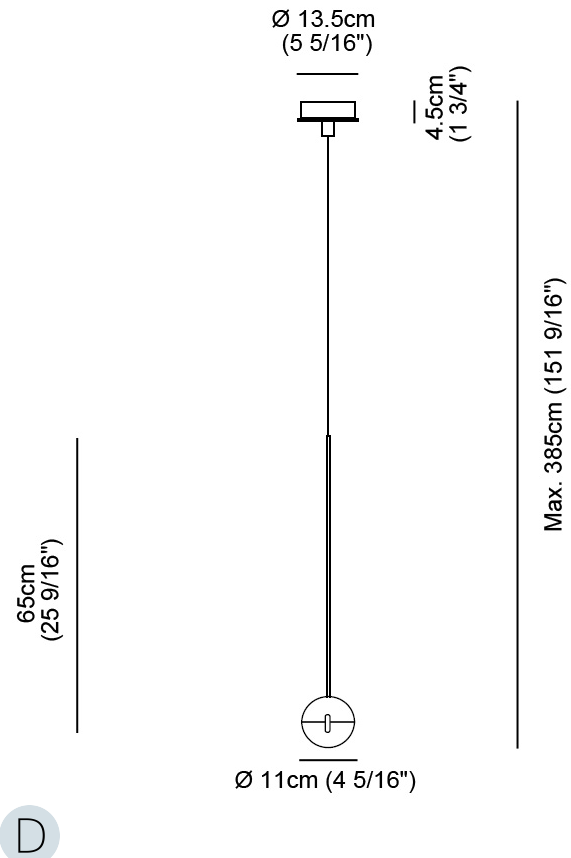

CONVIVIO SUSPENSION

D31012- : D31012-CHR-TRA

base number

1. To build a product code in our configurator select the specify button on the base model # product page
2. To build a manual product code on this datasheet choose from the options listed below in blue font and add the suffix to the base model #

GENERAL

Series: Convivio
Partner: Cini & Nils
Division: Design
Installation: Suspension
Product Type: Pendant
Mounting Location: Ceiling
Light Distribution: Direct

PHYSICAL

Shape: Round
Diameter (mm): 110
Diameter (in): 4 5/16
Height (mm): 650
Height (in): 25 9/16
Max. Overall Height (mm): 3850
Max. Overall Height (in): 151 9/16
Diffuser: Transparent glass
Fixture Material: Aluminum / Brass / Steel

ELECTRICAL

Lamp Type: LED
Input Wattage (W): 16
Total Output Wattage (W): 13
Dimming: Non-Dimmable
Driver Included: Yes
Driver Location: Integrated
Driver Type: Constant Current - 120Vac
Driver Class: Class 2
Input Voltage (V): 120 - 277
Constant Current (mA): 350
Upon Request: (Not included - see components) Remote: 0-10Vdc dimming / Phase dimming @120Vac only / Non-dimming 120/277Vac

LED

Number of LEDs: 1
Color Temperature (°K): 2800
Max. Delivered Lumen (lm): 1170
Nominal Lumen (lm): 1300
CRI: >90 CRI
Lamp Life (hrs): 50000

OPTICAL

RATINGS AND CERTIFICATIONS

Certified By: Certified for North American Standards
IP rating: IP20

PROJECT	
TYPE	
SPECIFIER	
QUANTITY	
DATE