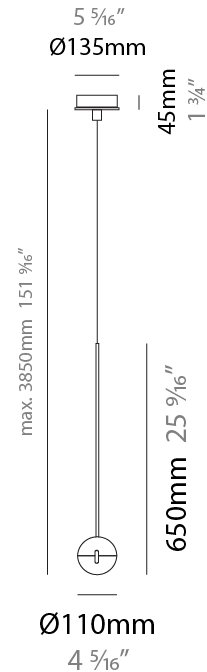

CONVIVIO SUSPENSION

D31012- : D31012-CHR-SAT

base number

1. To build a product code in our configurator select the specify button on the base model # product page
2. To build a manual product code on this datasheet choose from the options listed below in blue font and add the suffix to the base model #

GENERAL

Series: Convivio
Partner: Cini & Nils
Division: Design
Installation: Suspension
Product Type: Pendant
Mounting Location: Ceiling
Light Distribution: Direct

PHYSICAL

Shape: Round
Diameter (mm): 110
Diameter (in): 4 ⁵/₁₆
Height (mm): 650
Height (in): 25 ⁹/₁₆
Max. Overall Height (mm): 3850
Max. Overall Height (in): 151 ⁹/₁₆
Diffuser: Satin glass
Fixture Material: Aluminum / Brass / Steel

ELECTRICAL

Lamp Type: LED
Input Wattage (W): 16
Total Output Wattage (W): 13
Dimming: Non-Dimmable
Driver Included: Yes
Driver Location: Integrated
Driver Type: Constant Current 120Vac
Driver Class: Class 2
Input Voltage (V): 120 - 277
Constant Current (MA): 350

LED

Number of LEDs: 1
Color Temperature (°K): 2800
Max. Delivered Lumen (lm): 1170
Nominal Lumen (lm): 1300
CRI: >90 CRI
Lamp Life (hrs): 50000

OPTICAL

RATINGS AND CERTIFICATIONS

Certified By: CSA Certified to UL and CSA Standards
IP rating: IP20

PROJECT	
TYPE	
SPECIFIER	
QUANTITY	
DATE