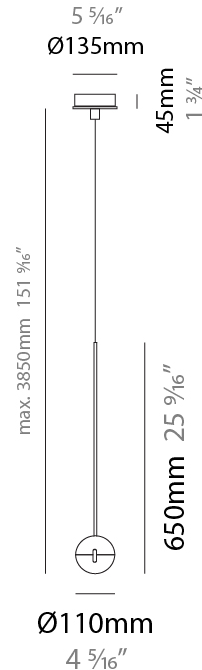

CONVIVIO SUSPENSION

D31012-

base number   Finish
Options

1. To build a product code in our configurator select the specify button on the base model # product page
2. To build a manual product code on this datasheet choose from the options listed below in blue font and add the suffix to the base model #

GENERAL

Series: Convivio
Brand: Cini & Nils
Division: Design
Mounting Type: Suspension
Mounting Location: Ceiling
Subcategory: Pendant

PHYSICAL

Shape: Round
Diameter (mm): 110
Diameter (in): 4 5/16
Height (mm): 650
Height (in): 25 9/16
Max. Overall Height (mm): 3850
Max. Overall Height (in): 151 9/16
Light Distribution: Direct
Diffuser: Transparent glass
[Fixture Finish: CHR / MBK](#)
Fixture Material: Aluminum / Brass / Steel

ELECTRICAL

Lamp Type: LED
Input Wattage (W): 16
Total Output Wattage (W): 13
Dimming: Non-Dimmable
Driver Included: Yes
Driver Location: Integrated
Driver Type: Constant Current - 120Vac
Driver Class: Class 2
Input Voltage (V): 120 - 277
Constant Current (MA): 350
Upon Request: Integral: 0-10Vdc dimming / Phase dimming 120Vac only / Non-dimming 120/277Vac

LED

Number of LEDs: 1
Color Temperature (°K): 2800
Max. Delivered Lumen (lm): 1170
Nominal Lumen (lm): 1300
CRI: >90 CRI
Lamp Life (hrs): 50000

OPTICAL

RATINGS AND CERTIFICATIONS

Certified By: Certified for North American Standards
IP rating: IP20

PROJECT	_____
TYPE	_____
SPECIFIER	_____
QUANTITY	_____
DATE	_____