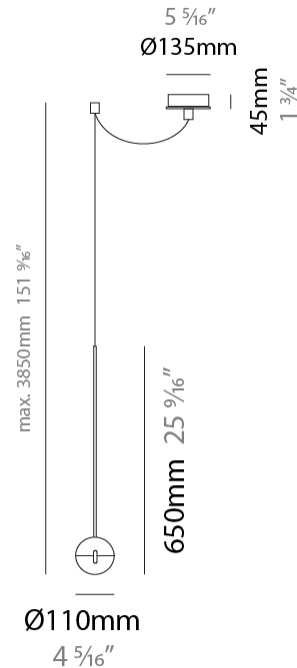

CONVIVIO SUSPENSION

D31014-

base number   Finish
Options

PROJECT	_____
TYPE	_____
SPECIFIER	_____
QUANTITY	_____
DATE	_____

1. To build a product code in our configurator select the specify button on the base model # product page
2. To build a manual product code on this datasheet choose from the options listed below in blue font and add the suffix to the base model #

GENERAL

Series: Convivio
Brand: Cini & Nils
Division: Design
Mounting Type: Suspension
Mounting Location: Ceiling
Subcategory: Pendant

PHYSICAL

Shape: Round
Diameter (mm): 110
Diameter (in): 4 5/16
Max. Overall Height (mm): 3850
Max. Overall Height (in): 151 9/16
Light Distribution: Direct
Diffuser: Transparent glass
Fixture Finish: CHR / MBK
Fixture Material: Aluminum / Brass / Steel

ELECTRICAL

Lamp Type: LED
Input Wattage (W): 16
Total Output Wattage (W): 13
Dimming: Non-Dimmable
Driver Included: Yes
Driver Location: Integrated
Driver Type: Constant Current - 120Vac
Driver Class: Class 2
Input Voltage (V): 120 - 277
Constant Current (MA): 350
Upon Request: Integral: 0-10Vdc dimming / Phase dimming 120Vac only / Non-dimming 120/277Vac

LED

Number of LEDs: 1
Color Temperature (°K): 3000
Nominal Lumen (lm): 1300
CRI: >90 CRI
Lamp Life (hrs): 50000

OPTICAL

RATINGS AND CERTIFICATIONS

Certified By: Certified for North American Standards
IP rating: IP20