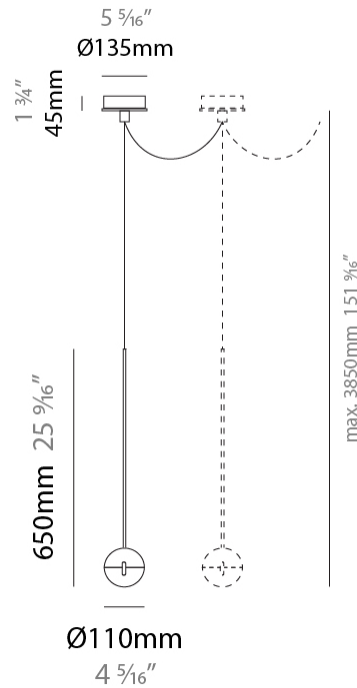

CONVIVIO SUSPENSION

D31020-

base number Finish
Options

PROJECT
TYPE
SPECIFIER
QUANTITY
DATE

1. To build a product code in our configurator select the specify button on the base model # product page
2. To build a manual product code on this datasheet choose from the options listed below in blue font and add the suffix to the base model #

GENERAL

Series: Convivio
Brand: Cini & Nils
Division: Design
Mounting Type: Suspension
Mounting Location: Ceiling
Subcategory: Pendant

PHYSICAL

Shape: Round
Diameter (mm): 110
Diameter (in): 4 5/16
Max. Overall Height (mm): 3850
Max. Overall Height (in): 151 9/16
Light Distribution: Direct
Diffuser: Transparent glass
Fixture Finish: CHR / MBK
Fixture Material: Aluminum / Brass / Steel

ELECTRICAL

Lamp Type: LED
Input Wattage (W): 16
Total Output Wattage (W): 13
Dimming: Non-Dimmable
Driver Included: Yes
Driver Location: Integrated
Driver Type: Constant Current - 120Vac
Driver Class: Class 2
Input Voltage (V): 120 - 277
Constant Current (mA): 350
Upon Request: Integral: 0-10Vdc dimming / Phase dimming 120Vac only / Non-dimming 120/277Vac

LED

Number of LEDs: 1
Color Temperature (°K): 3000
Max. Delivered Lumen (lm): 1170
Nominal Lumen (lm): 1300
CRI: >90 CRI
Lamp Life (hrs): 50000

OPTICAL

RATINGS AND CERTIFICATIONS

Certified By: Certified for North American Standards
IP rating: IP20