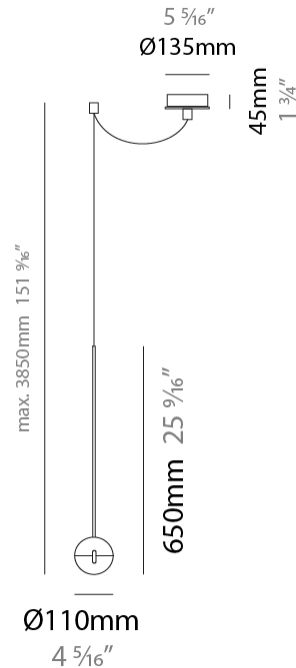

CONVIVIO SUSPENSION

D31014-

base number   Finish
Options

PROJECT	_____
TYPE	_____
SPECIFIER	_____
QUANTITY	_____
DATE	_____

1. To build a product code in our configurator select the specify button on the base model # product page
2. To build a manual product code on this datasheet choose from the options listed below in blue font and add the suffix to the base model #

GENERAL

Series: Convivio
Brand: Cini & Nils
Division: Design
Mounting Type: Suspension
Mounting Location: Ceiling
Subcategory: Pendant

PHYSICAL

Shape: Round
Diameter (mm): 110
Diameter (in): 4 5/16
Max. Overall Height (mm): 3850
Max. Overall Height (in): 151 9/16
Light Distribution: Direct
Diffuser: Transparent glass
Fixture Finish: [CHR / MBK](#)
Fixture Material: Aluminum / Brass / Steel

ELECTRICAL

Lamp Type: LED
Input Wattage (W): 16
Total Output Wattage (W): 13
Dimming: Non-Dimmable
Driver Included: Yes
Driver Location: Integrated
Driver Type: Constant Current - 120Vac
Driver Class: Class 2
Input Voltage (V): 120 - 277
Constant Current (MA): 350
Upon Request: Integral: 0-10Vdc dimming / Phase dimming 120Vac only / Non-dimming 120/277Vac

LED

Number of LEDs: 1
Color Temperature (°K): 3000
Nominal Lumen (lm): 1300
CRI: >90 CRI
Lamp Life (hrs): 50000

OPTICAL

RATINGS AND CERTIFICATIONS

Certified By: Certified for North American Standards
IP rating: IP20