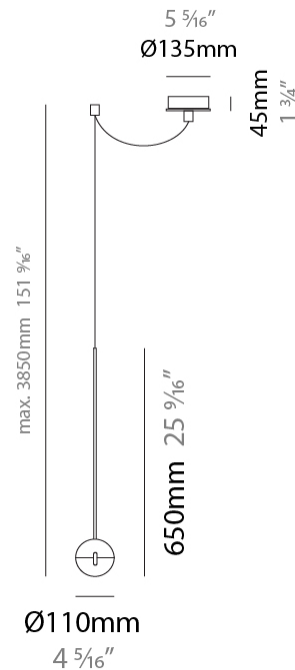

CONVIVIO SUSPENSION

D31014-

base number   Finish
Options

1. To build a product code in our configurator select the specify button on the base model # product page
2. To build a manual product code on this datasheet choose from the options listed below in blue font and add the suffix to the base model #

GENERAL

Series: Convivio
Brand: Cini & Nils
Division: Design
Mounting Type: Suspension
Mounting Location: Ceiling
Subcategory: Pendant

PHYSICAL

Shape: Round
Diameter (mm): 110
Diameter (in): 4 ⁵/₁₆
Max. Overall Height (mm): 3850
Max. Overall Height (in): 151 ⁹/₁₆
Light Distribution: Direct
Diffuser: Transparent glass
Fixture Finish: CHR / MBK
Fixture Material: Aluminum / Brass / Steel

ELECTRICAL

Lamp Type: LED
Input Wattage (W): 16
Total Output Wattage (W): 13
Dimming: Non-Dimmable
Driver Included: Yes
Driver Location: Integrated
Driver Type: Constant Current - 120Vac
Driver Class: Class 2
Input Voltage (V): 120 - 277
Constant Current (MA): 350
Upon Request: Integral: 0-10Vdc dimming / Phase dimming 120Vac only / Non-dimming 120/277Vac

LED

Number of LEDs: 1
Color Temperature (°K): 3000
Nominal Lumen (lm): 1300
CRI: >90 CRI
Lamp Life (hrs): 50000

OPTICAL

RATINGS AND CERTIFICATIONS

Certified By: Certified for North American Standards
IP rating: IP20

PROJECT	_____
TYPE	_____
SPECIFIER	_____
QUANTITY	_____
DATE	_____