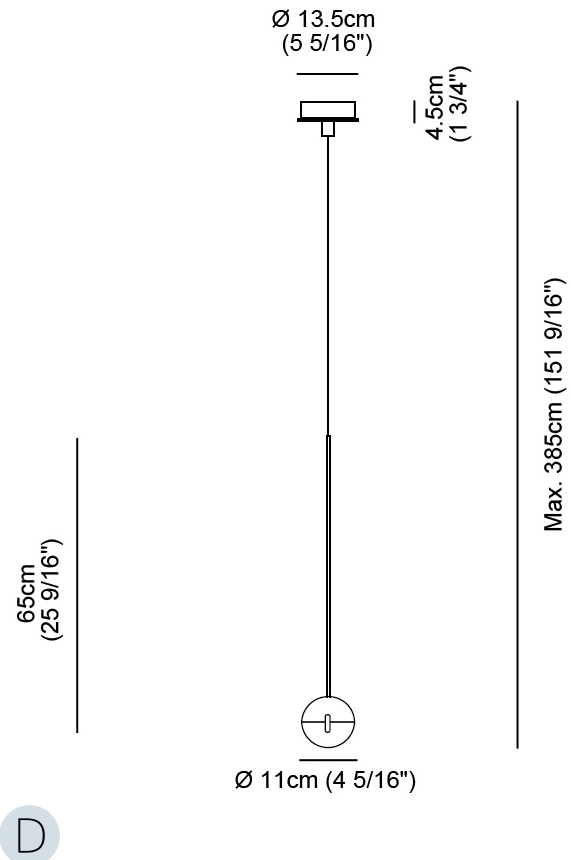

CONVIVIO SUSPENSION

D31012- : D31012-CHR-TRA

base number

1. To build a product code in our configurator select the specify button on the base model # product page
2. To build a manual product code on this datasheet choose from the options listed below in blue font and add the suffix to the base model #

GENERAL

Series: Convivio
Partner: Cini & Nils
Division: Design
Installation: Suspension
Product Type: Pendant
Mounting Location: Ceiling
Light Distribution: Direct

PHYSICAL

Shape: Round
Diameter (mm): 110
Diameter (in): 4 5/16
Height (mm): 650
Height (in): 25 9/16
Max. Overall Height (mm): 3850
Max. Overall Height (in): 151 9/16
Diffuser: Transparent glass
Fixture Material: Aluminum / Brass / Steel

ELECTRICAL

Lamp Type: LED
Input Wattage (W): 16
Total Output Wattage (W): 13
Dimming: Non-Dimmable
Driver Included: Yes
Driver Location: Integrated
Driver Type: Constant Current - 120Vac
Driver Class: Class 2
Input Voltage (V): 120 - 277
Constant Current (mA): 350
Upon Request: (Not included - see components) Remote: 0-10Vdc dimming / Phase dimming @120Vac only / Non-dimming 120/277Vac

LED

Number of LEDs: 1
Color Temperature (°K): 2800
Max. Delivered Lumen (lm): 1170
Nominal Lumen (lm): 1300
CRI: >90 CRI
Lamp Life (hrs): 50000

OPTICAL

RATINGS AND CERTIFICATIONS

Certified By: Certified for North American Standards
IP rating: IP20

PROJECT	
TYPE	
SPECIFIER	
QUANTITY	
DATE