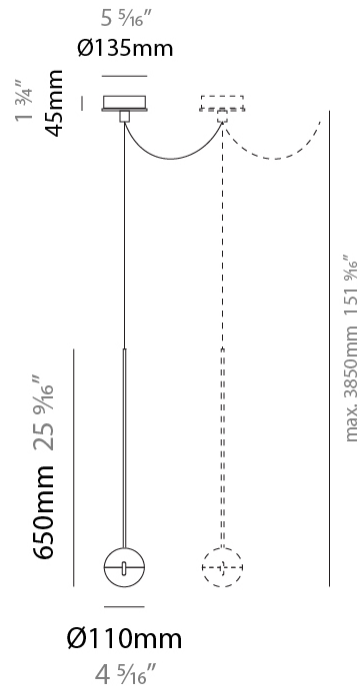

CONVIVIO SUSPENSION

D31020-

base number Finish
Options

PROJECT
TYPE
SPECIFIER
QUANTITY
DATE

1. To build a product code in our configurator select the specify button on the base model # product page
2. To build a manual product code on this datasheet choose from the options listed below in blue font and add the suffix to the base model #

GENERAL

Series: Convivio
Brand: Cini & Nils
Division: Design
Mounting Type: Suspension
Mounting Location: Ceiling
Subcategory: Pendant

PHYSICAL

Shape: Round
Diameter (mm): 110
Diameter (in): 4 5/16
Max. Overall Height (mm): 3850
Max. Overall Height (in): 151 9/16
Light Distribution: Direct
Diffuser: Transparent glass
Fixture Finish: CHR / MBK
Fixture Material: Aluminum / Brass / Steel

ELECTRICAL

Lamp Type: LED
Input Wattage (W): 16
Total Output Wattage (W): 13
Dimming: Non-Dimmable
Driver Included: Yes
Driver Location: Integrated
Driver Type: Constant Current - 120Vac
Driver Class: Class 2
Input Voltage (V): 120 - 277
Constant Current (mA): 350
Upon Request: Integral: 0-10Vdc dimming / Phase dimming 120Vac only / Non-dimming 120/277Vac

LED

Number of LEDs: 1
Color Temperature (°K): 3000
Max. Delivered Lumen (lm): 1170
Nominal Lumen (lm): 1300
CRI: >90 CRI
Lamp Life (hrs): 50000

OPTICAL

RATINGS AND CERTIFICATIONS

Certified By: Certified for North American Standards
IP rating: IP20