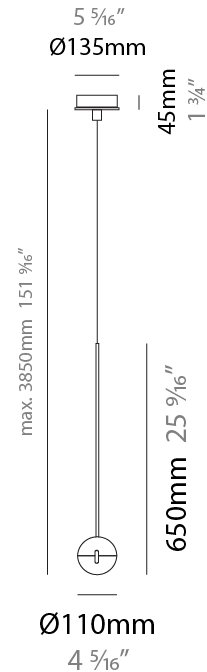

CONVIVIO SUSPENSION

D31012- : D31012-CHR-SAT

base number

1. To build a product code in our configurator select the specify button on the base model # product page
2. To build a manual product code on this datasheet choose from the options listed below in blue font and add the suffix to the base model #

GENERAL

Series: Convivio
Partner: Cini & Nils
Division: Design
Installation: Suspension
Product Type: Pendant
Mounting Location: Ceiling
Light Distribution: Direct

PHYSICAL

Shape: Round
Diameter (mm): 110
Diameter (in): 4 5/16
Height (mm): 650
Height (in): 25 9/16
Max. Overall Height (mm): 3850
Max. Overall Height (in): 151 9/16
Diffuser: Satin glass
Fixture Material: Aluminum / Brass / Steel

ELECTRICAL

Lamp Type: LED
Input Wattage (W): 16
Total Output Wattage (W): 13
Dimming: Non-Dimmable
Driver Included: Yes
Driver Location: Integrated
Driver Type: Constant Current 120Vac
Driver Class: Class 2
Input Voltage (V): 120 - 277
Constant Current (MA): 350

LED

Number of LEDs: 1
Color Temperature (°K): 2800
Max. Delivered Lumen (lm): 1170
Nominal Lumen (lm): 1300
CRI: >90 CRI
Lamp Life (hrs): 50000

OPTICAL

RATINGS AND CERTIFICATIONS

Certified By: CSA Certified to UL and CSA Standards
IP rating: IP20

PROJECT	
TYPE	
SPECIFIER	
QUANTITY	
DATE