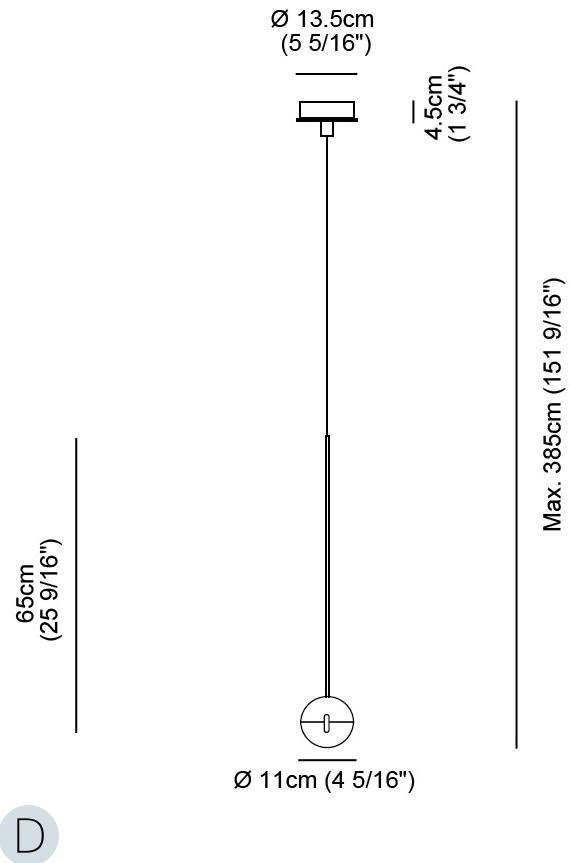

CONVIVIO SUSPENSION

D31012- : D31012-CHR-TRA

base number

1. To build a product code in our configurator select the specify button on the base model # product page
2. To build a manual product code on this datasheet choose from the options listed below in blue font and add the suffix to the base model #

GENERAL

Series: Convivio
Partner: Cini & Nils
Division: Design
Installation: Suspension
Product Type: Pendant
Mounting Location: Ceiling
Light Distribution: Direct

PHYSICAL

Shape: Round
Diameter (mm): 110
Diameter (in): 4 5/16
Height (mm): 650
Height (in): 25 9/16
Max. Overall Height (mm): 3850
Max. Overall Height (in): 151 9/16
Diffuser: Transparent glass
Fixture Material: Aluminum / Brass / Steel

ELECTRICAL

Lamp Type: LED
Input Wattage (W): 16
Total Output Wattage (W): 13
Dimming: Non-Dimmable
Driver Included: Yes
Driver Location: Integrated
Driver Type: Constant Current - 120Vac
Driver Class: Class 2
Input Voltage (V): 120 - 277
Constant Current (MA): 350
Upon Request: (Not included - see components) Remote: 0-10Vdc dimming / Phase dimming @120Vac only / Non-dimming 120/277Vac

LED

Number of LEDs: 1
Color Temperature (°K): 2800
Max. Delivered Lumen (lm): 1170
Nominal Lumen (lm): 1300
CRI: >90 CRI
Lamp Life (hrs): 50000

OPTICAL

RATINGS AND CERTIFICATIONS

Certified By: Certified for North American Standards
IP rating: IP20

PROJECT	
TYPE	
SPECIFIER	
QUANTITY	
DATE