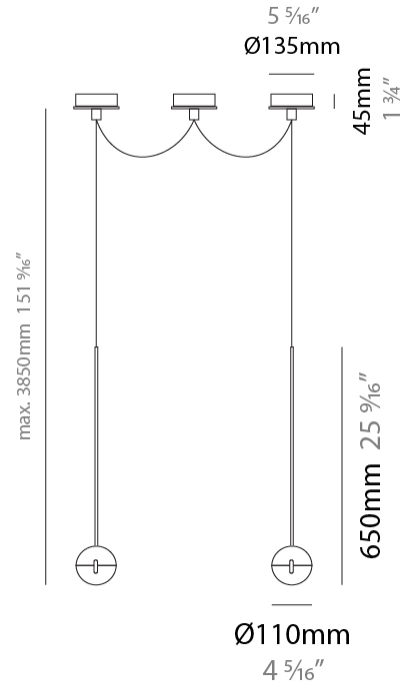

CONVIVIO SUSPENSION

D31016-

base number   Finish
Options

PROJECT	_____
TYPE	_____
SPECIFIER	_____
QUANTITY	_____
DATE	_____

1. To build a product code in our configurator select the specify button on the base model # product page
2. To build a manual product code on this datasheet choose from the options listed below in blue font and add the suffix to the base model #

GENERAL

Series: Convivio
Brand: Cini & Nils
Division: Design
Mounting Type: Suspension
Mounting Location: Ceiling
Subcategory: Pendant

PHYSICAL

Shape: Round
Diameter (mm): 110
Diameter (in): 4 5/16
Max. Overall Height (mm): 3850
Max. Overall Height (in): 151 9/16
Light Distribution: Direct
Diffuser: Transparent glass
Fixture Finish: CHR / MBK
Fixture Material: Aluminum / Brass / Steel

ELECTRICAL

Lamp Type: LED
Input Wattage (W): 33
Total Output Wattage (W): 26
Dimming: Non-Dimmable
Driver Included: Yes
Driver Location: Integrated
Driver Type: Constant Current - 120Vac
Driver Class: Class 2
Input Voltage (V): 120 - 277
Constant Current (MA): 350
Upon Request: Integral: 0-10Vdc dimming / Phase dimming 120Vac only / Non-dimming 120/277Vac

LED

Number of LEDs: 2
Color Temperature (°K): 3000
Nominal Lumen (lm): 2600
CRI: >90 CRI
Lamp Life (hrs): 50000

OPTICAL

RATINGS AND CERTIFICATIONS

Certified By: Certified for North American Standards
IP rating: IP20