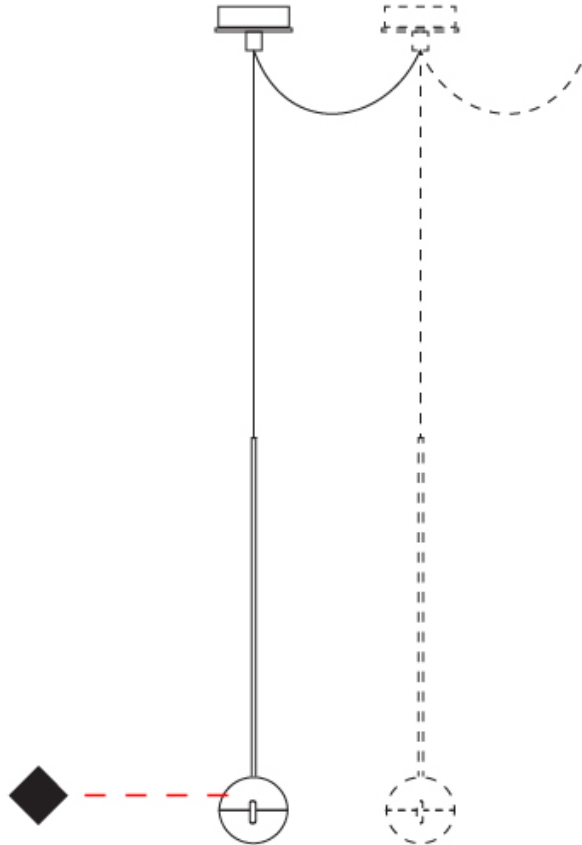

D31020-

PROJECT

TYPE

SPECIFIER

QUANTITY

DATE

D