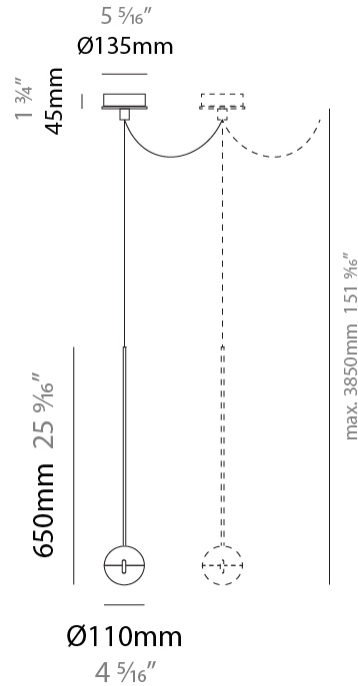

CONVIVIO SUSPENSION

D31020-

base number Finish
Options

PROJECT
TYPE
SPECIFIER
QUANTITY
DATE

1. To build a product code in our configurator select the specify button on the base model # product page
2. To build a manual product code on this datasheet choose from the options listed below in blue font and add the suffix to the base model #

GENERAL

Series: Convivio
Brand: Cini & Nils
Division: Design
Mounting Type: Suspension
Mounting Location: Ceiling
Subcategory: Pendant

PHYSICAL

Shape: Round
Diameter (mm): 110
Diameter (in): 4 5/16
Max. Overall Height (mm): 3850
Max. Overall Height (in): 151 9/16
Light Distribution: Direct
Diffuser: Transparent glass
Fixture Finish: CHR / MBK
Fixture Material: Aluminum / Brass / Steel

ELECTRICAL

Lamp Type: LED
Input Wattage (W): 16
Total Output Wattage (W): 13
Dimming: Non-Dimmable
Driver Included: Yes
Driver Location: Integrated
Driver Type: Constant Current - 120Vac
Driver Class: Class 2
Input Voltage (V): 120 - 277
Constant Current (mA): 350
Upon Request: Integral: 0-10Vdc dimming / Phase dimming 120Vac only / Non-dimming 120/277Vac

LED

Number of LEDs: 1
Color Temperature (°K): 3000
Max. Delivered Lumen (lm): 1170
Nominal Lumen (lm): 1300
CRI: >90 CRI
Lamp Life (hrs): 50000

OPTICAL

RATINGS AND CERTIFICATIONS

Certified By: Certified for North American Standards
IP rating: IP20