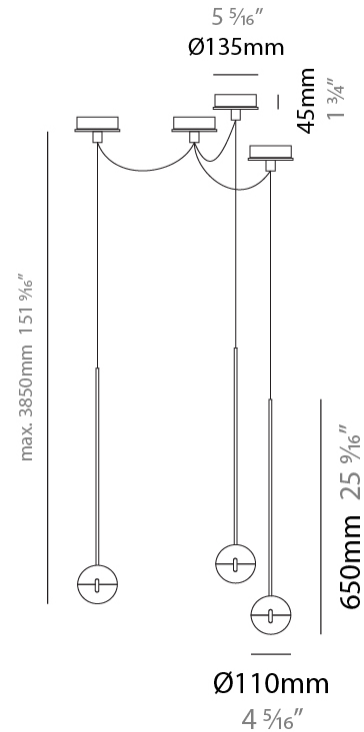

CONVIVIO SUSPENSION

D31018-

base number   Finish
Options

PROJECT	_____
TYPE	_____
SPECIFIER	_____
QUANTITY	_____
DATE	_____

1. To build a product code in our configurator select the specify button on the base model # product page
2. To build a manual product code on this datasheet choose from the options listed below in blue font and add the suffix to the base model #

GENERAL

Series: Convivio
Brand: Cini & Nils
Division: Design
Mounting Type: Suspension
Mounting Location: Ceiling
Subcategory: Pendant

PHYSICAL

Shape: Round
Diameter (mm): 110
Diameter (in): 4 5/16
Max. Overall Height (mm): 3850
Max. Overall Height (in): 151 9/16
Light Distribution: Direct
Diffuser: Transparent glass
Fixture Finish: [CHR / MBK](#)
Fixture Material: Aluminum / Brass / Steel

ELECTRICAL

Lamp Type: LED
Input Wattage (W): 50
Total Output Wattage (W): 39
Dimming: Non-Dimmable
Driver Included: Yes
Driver Location: Integrated
Driver Type: Constant Current - 120Vac
Driver Class: Class 2
Input Voltage (V): 120 - 277
Constant Current (MA): 350
Upon Request: Integral: 0-10Vdc dimming / Phase dimming 120Vac only / Non-dimming 120/277Vac

LED

Number of LEDs: 3
Color Temperature (°K): 3000
Nominal Lumen (lm): 3900
CRI: >90 CRI
Lamp Life (hrs): 50000

OPTICAL

RATINGS AND CERTIFICATIONS

Certified By: Certified for North American Standards
IP rating: IP20