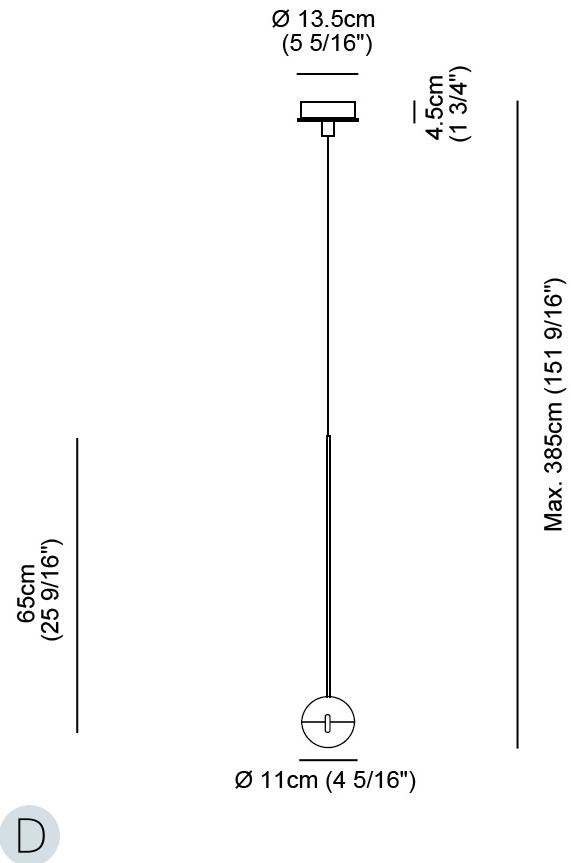

CONVIVIO SUSPENSION

D31012- : D31012-CHR-TRA

base number

1. To build a product code in our configurator select the specify button on the base model # product page
2. To build a manual product code on this datasheet choose from the options listed below in blue font and add the suffix to the base model #

GENERAL

Series: Convivio
Partner: Cini & Nils
Division: Design
Installation: Suspension
Product Type: Pendant
Mounting Location: Ceiling
Light Distribution: Direct

PHYSICAL

Shape: Round
Diameter (mm): 110
Diameter (in): 4 ⁵/₁₆
Height (mm): 650
Height (in): 25 ⁵/₁₆
Max. Overall Height (mm): 3850
Max. Overall Height (in): 151 ⁹/₁₆
Diffuser: Transparent glass
Fixture Material: Aluminum / Brass / Steel

ELECTRICAL

Lamp Type: LED
Input Wattage (W): 16
Total Output Wattage (W): 13
Dimming: Non-Dimmable
Driver Included: Yes
Driver Location: Integrated
Driver Type: Constant Current - 120Vac
Driver Class: Class 2
Input Voltage (V): 120 - 277
Constant Current (mA): 350
Upon Request: (Not included - see components) Remote: 0-10Vdc dimming / Phase dimming @120Vac only / Non-dimming 120/277Vac

LED

Number of LEDs: 1
Color Temperature (°K): 2800
Max. Delivered Lumen (lm): 1170
Nominal Lumen (lm): 1300
CRI: >90 CRI
Lamp Life (hrs): 50000

OPTICAL

RATINGS AND CERTIFICATIONS

Certified By: Certified for North American Standards
IP rating: IP20

PROJECT	
TYPE	
SPECIFIER	
QUANTITY	
DATE