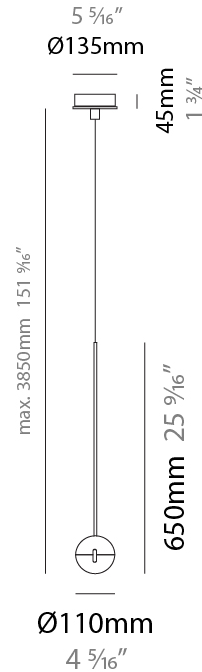

CONVIVIO SUSPENSION

D31012-

base number   Finish
Options

1. To build a product code in our configurator select the specify button on the base model # product page
2. To build a manual product code on this datasheet choose from the options listed below in blue font and add the suffix to the base model #

GENERAL

Series: Convivio
Brand: Cini & Nils
Division: Design
Mounting Type: Suspension
Mounting Location: Ceiling
Subcategory: Pendant

PHYSICAL

Shape: Round
Diameter (mm): 110
Diameter (in): 4 5/16
Height (mm): 650
Height (in): 25 9/16
Max. Overall Height (mm): 3850
Max. Overall Height (in): 151 9/16
Light Distribution: Direct
Diffuser: Transparent glass
[Fixture Finish: CHR / MBK](#)
Fixture Material: Aluminum / Brass / Steel

ELECTRICAL

Lamp Type: LED
Input Wattage (W): 16
Total Output Wattage (W): 13
Dimming: Non-Dimmable
Driver Included: Yes
Driver Location: Integrated
Driver Type: Constant Current - 120Vac
Driver Class: Class 2
Input Voltage (V): 120 - 277
Constant Current (MA): 350
Upon Request: Integral: 0-10Vdc dimming / Phase dimming 120Vac only / Non-dimming 120/277Vac

LED

Number of LEDs: 1
Color Temperature (°K): 2800
Max. Delivered Lumen (lm): 1170
Nominal Lumen (lm): 1300
CRI: >90 CRI
Lamp Life (hrs): 50000

OPTICAL

RATINGS AND CERTIFICATIONS

Certified By: Certified for North American Standards
IP rating: IP20

PROJECT	_____
TYPE	_____
SPECIFIER	_____
QUANTITY	_____
DATE	_____