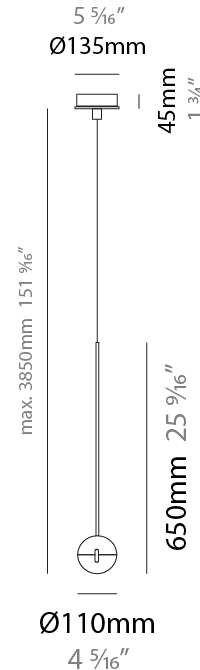

CONVIVIO SUSPENSION

D31012-

base number   Finish
Options

1. To build a product code in our configurator select the specify button on the base model # product page
2. To build a manual product code on this datasheet choose from the options listed below in blue font and add the suffix to the base model #

GENERAL

Series: Convivio
Brand: Cini & Nils
Division: Design
Mounting Type: Suspension
Mounting Location: Ceiling
Subcategory: Pendant

PHYSICAL

Shape: Round
Diameter (mm): 110
Diameter (in): 4 ⁵/₁₆
Height (mm): 650
Height (in): 25 ⁹/₁₆
Max. Overall Height (mm): 3850
Max. Overall Height (in): 151 ⁹/₁₆
Light Distribution: Direct
Diffuser: Transparent glass
Fixture Finish: CHR / MBK
Fixture Material: Aluminum / Brass / Steel

ELECTRICAL

Lamp Type: LED
Input Wattage (W): 16
Total Output Wattage (W): 13
Dimming: Non-Dimmable
Driver Included: Yes
Driver Location: Integrated
Driver Type: Constant Current - 120Vac
Driver Class: Class 2
Input Voltage (V): 120 - 277
Constant Current (MA): 350
Upon Request: Integral: 0-10Vdc dimming / Phase dimming 120Vac only / Non-dimming 120/277Vac

LED

Number of LEDs: 1
Color Temperature (°K): 2800
Max. Delivered Lumen (lm): 1170
Nominal Lumen (lm): 1300
CRI: >90 CRI
Lamp Life (hrs): 50000

OPTICAL

RATINGS AND CERTIFICATIONS

Certified By: Certified for North American Standards
IP rating: IP20

PROJECT	_____
TYPE	_____
SPECIFIER	_____
QUANTITY	_____
DATE	_____