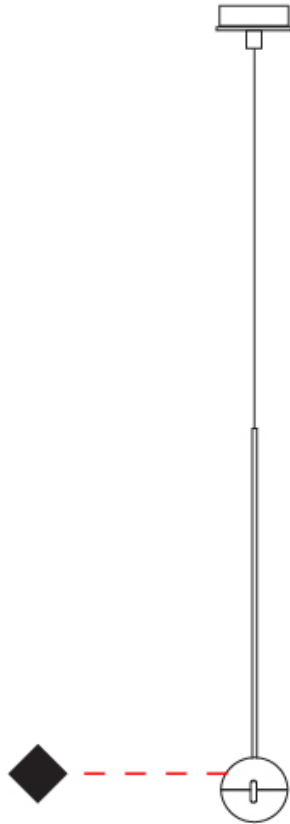

D31012-

PROJECT _____

TYPE _____

SPECIFIER _____

QUANTITY _____

DATE _____

D