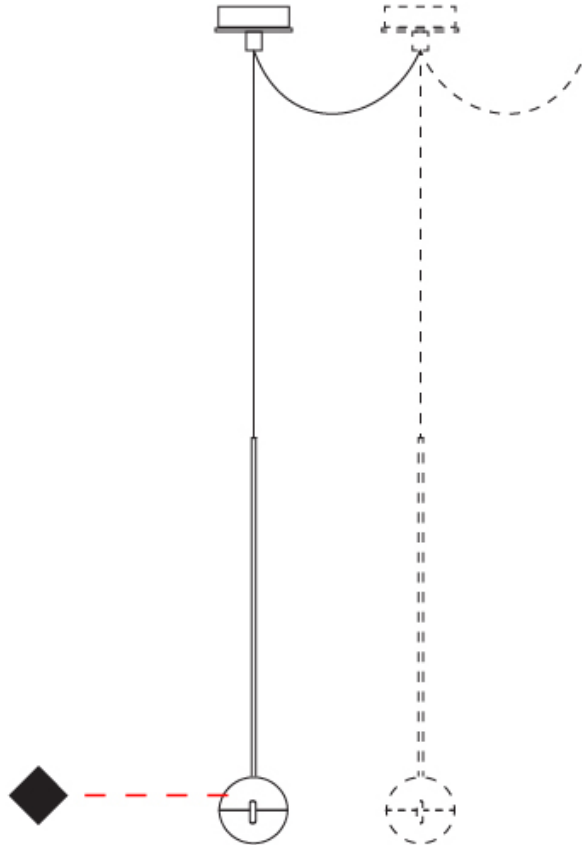

D31020-

PROJECT _____

TYPE _____

SPECIFIER _____

QUANTITY _____

DATE _____

D