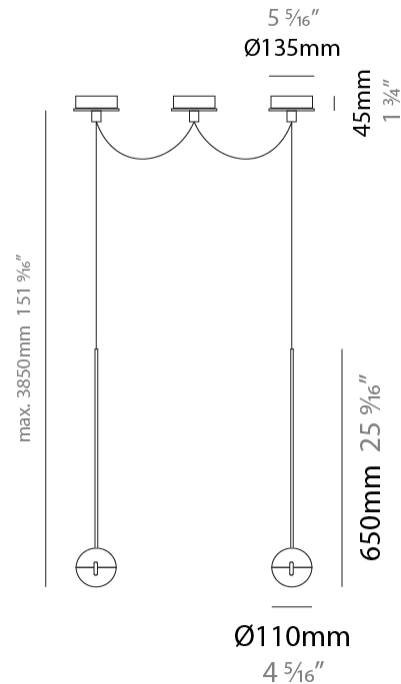

CONVIVIO SUSPENSION

D31016-

base number   Finish
Options

PROJECT	_____
TYPE	_____
SPECIFIER	_____
QUANTITY	_____
DATE	_____

1. To build a product code in our configurator select the specify button on the base model # product page
2. To build a manual product code on this datasheet choose from the options listed below in blue font and add the suffix to the base model #

GENERAL

Series: Convivio
Brand: Cini & Nils
Division: Design
Mounting Type: Suspension
Mounting Location: Ceiling
Subcategory: Pendant

PHYSICAL

Shape: Round
Diameter (mm): 110
Diameter (in): 4 5/16
Max. Overall Height (mm): 3850
Max. Overall Height (in): 151 9/16
Light Distribution: Direct
Diffuser: Transparent glass
Fixture Finish: CHR / MBK
Fixture Material: Aluminum / Brass / Steel

ELECTRICAL

Lamp Type: LED
Input Wattage (W): 33
Total Output Wattage (W): 26
Dimming: Non-Dimmable
Driver Included: Yes
Driver Location: Integrated
Driver Type: Constant Current - 120Vac
Driver Class: Class 2
Input Voltage (V): 120 - 277
Constant Current (mA): 350
Upon Request: Integral: 0-10Vdc dimming / Phase dimming 120Vac only / Non-dimming 120/277Vac

LED

Number of LEDs: 2
Color Temperature (°K): 3000
Nominal Lumen (lm): 2600
CRI: >90 CRI
Lamp Life (hrs): 50000

OPTICAL

RATINGS AND CERTIFICATIONS

Certified By: Certified for North American Standards
IP rating: IP20