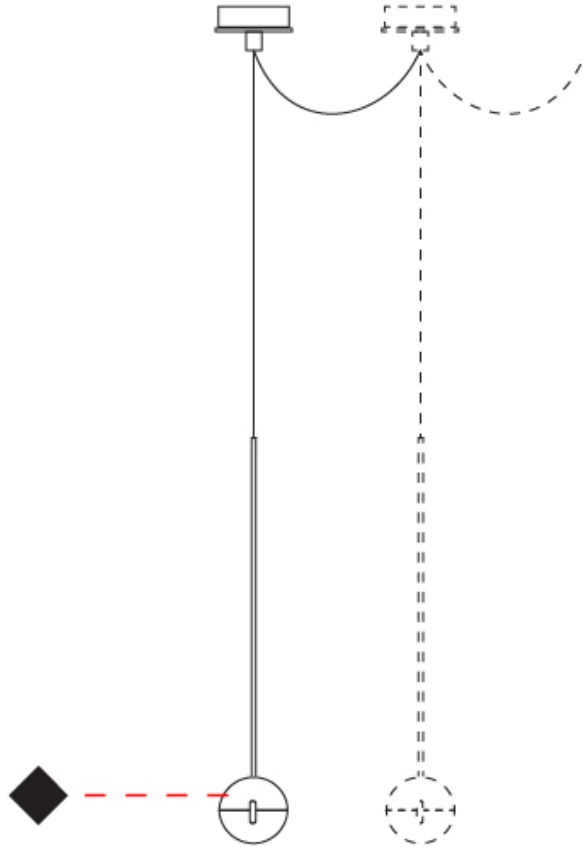

D31020-

PROJECT

TYPE

SPECIFIER

QUANTITY

DATE

D