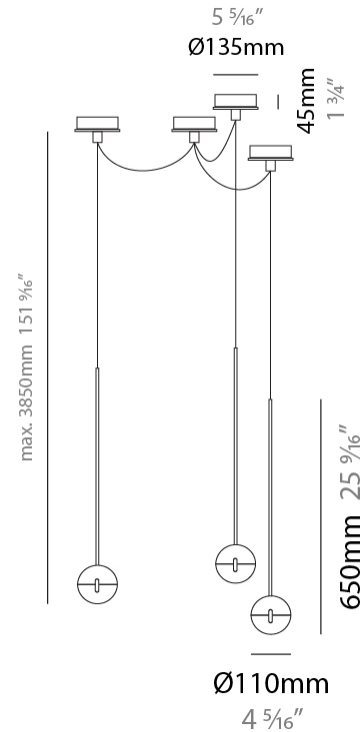

CONVIVIO SUSPENSION

D31018-

base number   Finish
Options

PROJECT	_____
TYPE	_____
SPECIFIER	_____
QUANTITY	_____
DATE	_____

1. To build a product code in our configurator select the specify button on the base model # product page
2. To build a manual product code on this datasheet choose from the options listed below in blue font and add the suffix to the base model #

GENERAL

Series: Convivio
Brand: Cini & Nils
Division: Design
Mounting Type: Suspension
Mounting Location: Ceiling
Subcategory: Pendant

PHYSICAL

Shape: Round
Diameter (mm): 110
Diameter (in): 4 5/16
Max. Overall Height (mm): 3850
Max. Overall Height (in): 151 9/16
Light Distribution: Direct
Diffuser: Transparent glass
Fixture Finish: CHR / MBK
Fixture Material: Aluminum / Brass / Steel

ELECTRICAL

Lamp Type: LED
Input Wattage (W): 50
Total Output Wattage (W): 39
Dimming: Non-Dimmable
Driver Included: Yes
Driver Location: Integrated
Driver Type: Constant Current - 120Vac
Driver Class: Class 2
Input Voltage (V): 120 - 277
Constant Current (MA): 350
Upon Request: Integral: 0-10Vdc dimming / Phase dimming 120Vac only / Non-dimming 120/277Vac

LED

Number of LEDs: 3
Color Temperature (°K): 3000
Nominal Lumen (lm): 3900
CRI: >90 CRI
Lamp Life (hrs): 50000

OPTICAL

RATINGS AND CERTIFICATIONS

Certified By: Certified for North American Standards
IP rating: IP20