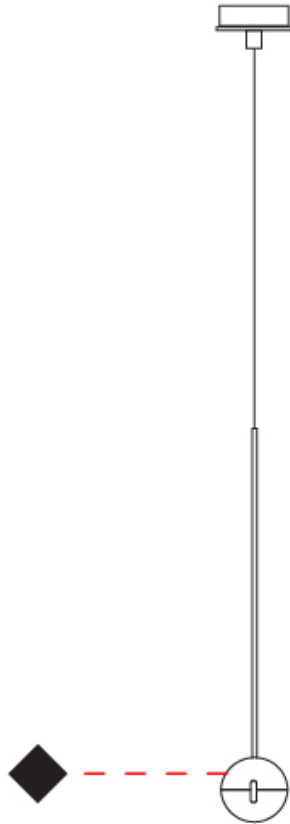

D31012-

PROJECT

TYPE

SPECIFIER

QUANTITY

DATE