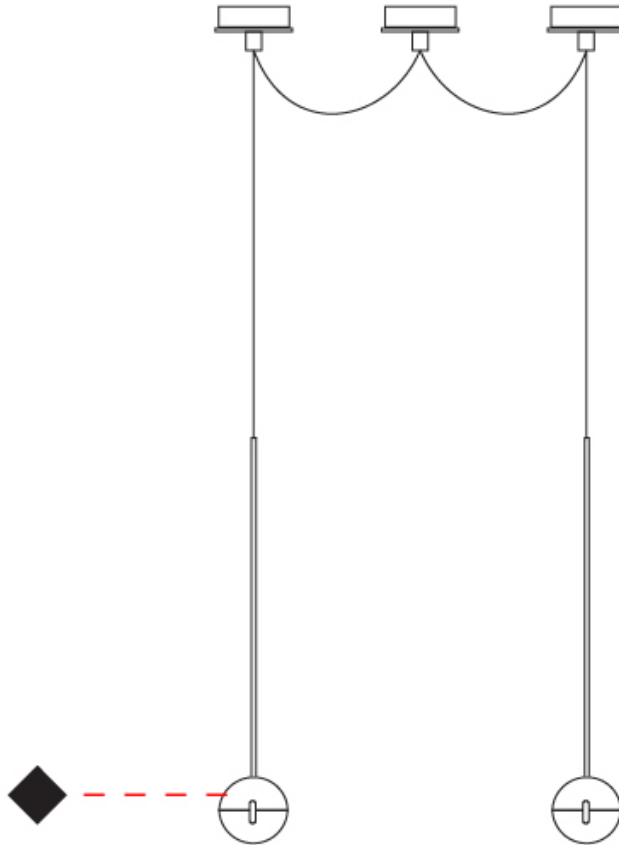

D31016-

PROJECT _____

TYPE _____

SPECIFIER _____

QUANTITY _____

DATE _____

D