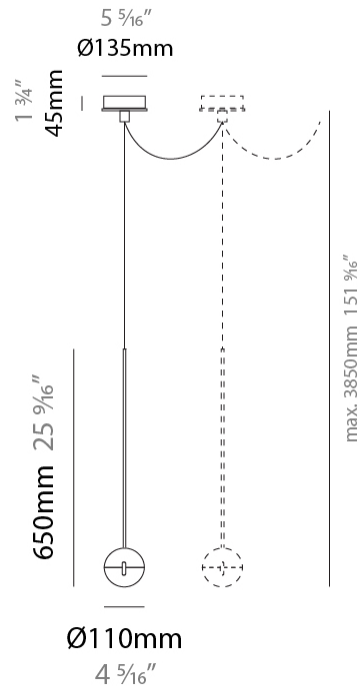

CONVIVIO SUSPENSION

D31020-

base number Finish
Options

PROJECT
TYPE
SPECIFIER
QUANTITY
DATE

1. To build a product code in our configurator select the specify button on the base model # product page
2. To build a manual product code on this datasheet choose from the options listed below in blue font and add the suffix to the base model #

GENERAL

Series: Convivio
Brand: Cini & Nils
Division: Design
Mounting Type: Suspension
Mounting Location: Ceiling
Subcategory: Pendant

PHYSICAL

Shape: Round
Diameter (mm): 110
Diameter (in): 4 5/16
Max. Overall Height (mm): 3850
Max. Overall Height (in): 151 9/16
Light Distribution: Direct
Diffuser: Transparent glass
Fixture Finish: CHR / MBK
Fixture Material: Aluminum / Brass / Steel

ELECTRICAL

Lamp Type: LED
Input Wattage (W): 16
Total Output Wattage (W): 13
Dimming: Non-Dimmable
Driver Included: Yes
Driver Location: Integrated
Driver Type: Constant Current - 120Vac
Driver Class: Class 2
Input Voltage (V): 120 - 277
Constant Current (MA): 350
Upon Request: Integral: 0-10Vdc dimming / Phase dimming 120Vac only / Non-dimming 120/277Vac

LED

Number of LEDs: 1
Color Temperature (°K): 3000
Max. Delivered Lumen (lm): 1170
Nominal Lumen (lm): 1300
CRI: >90 CRI
Lamp Life (hrs): 50000

OPTICAL

RATINGS AND CERTIFICATIONS

Certified By: Certified for North American Standards
IP rating: IP20