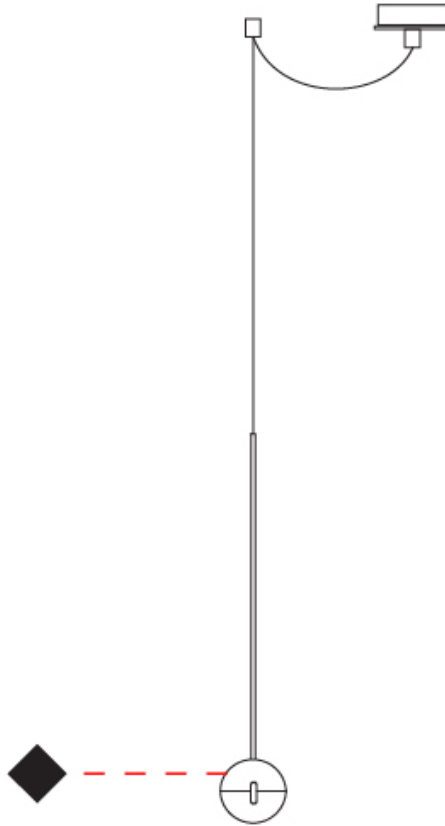

D31014-

PROJECT

TYPE

SPECIFIER

QUANTITY

DATE

D