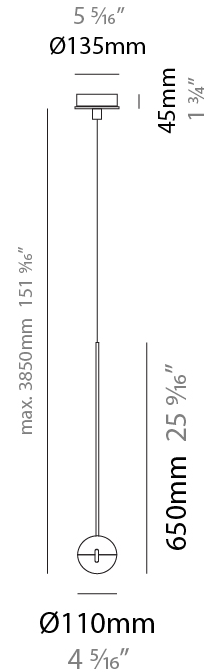

CONVIVIO SUSPENSION

D31012-

base number   Finish
Options

1. To build a product code in our configurator select the specify button on the base model # product page
2. To build a manual product code on this datasheet choose from the options listed below in blue font and add the suffix to the base model #

GENERAL

Series: Convivio
Brand: Cini & Nils
Division: Design
Mounting Type: Suspension
Mounting Location: Ceiling
Subcategory: Pendant

PHYSICAL

Shape: Round
Diameter (mm): 110
Diameter (in): 4 ⁵/₁₆
Height (mm): 650
Height (in): 25 ⁹/₁₆
Max. Overall Height (mm): 3850
Max. Overall Height (in): 151 ⁹/₁₆
Light Distribution: Direct
Diffuser: Transparent glass
[Fixture Finish: CHR / MBK](#)
Fixture Material: Aluminum / Brass / Steel

ELECTRICAL

Lamp Type: LED
Input Wattage (W): 16
Total Output Wattage (W): 13
Dimming: Non-Dimmable
Driver Included: Yes
Driver Location: Integrated
Driver Type: Constant Current - 120Vac
Driver Class: Class 2
Input Voltage (V): 120 - 277
Constant Current (MA): 350
Upon Request: Integral: 0-10Vdc dimming / Phase dimming 120Vac only / Non-dimming 120/277Vac

LED

Number of LEDs: 1
Color Temperature (°K): 2800
Max. Delivered Lumen (lm): 1170
Nominal Lumen (lm): 1300
CRI: >90 CRI
Lamp Life (hrs): 50000

OPTICAL

RATINGS AND CERTIFICATIONS

Certified By: Certified for North American Standards
IP rating: IP20

PROJECT	_____
TYPE	_____
SPECIFIER	_____
QUANTITY	_____
DATE	_____