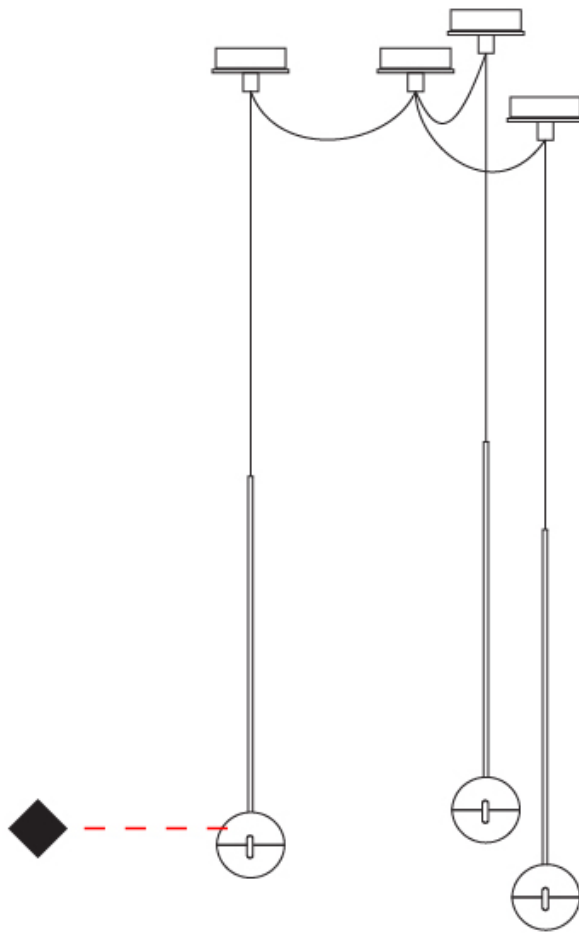

D31018-

PROJECT _____

TYPE _____

SPECIFIER _____

QUANTITY _____

DATE _____

D