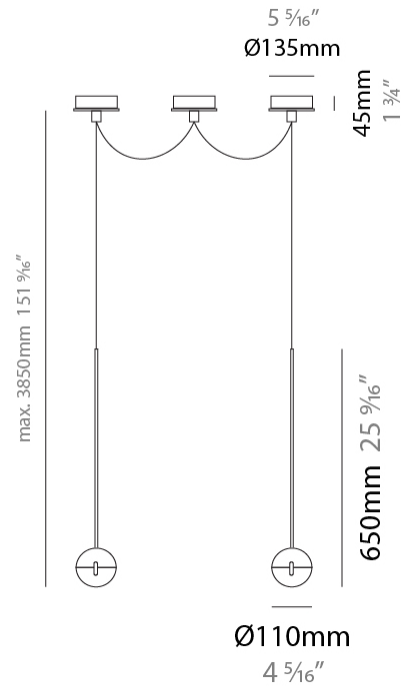

CONVIVIO SUSPENSION

D31016-

base number   Finish
Options

PROJECT	_____
TYPE	_____
SPECIFIER	_____
QUANTITY	_____
DATE	_____

1. To build a product code in our configurator select the specify button on the base model # product page
2. To build a manual product code on this datasheet choose from the options listed below in blue font and add the suffix to the base model #

GENERAL

Series: Convivio
Brand: Cini & Nils
Division: Design
Mounting Type: Suspension
Mounting Location: Ceiling
Subcategory: Pendant

PHYSICAL

Shape: Round
Diameter (mm): 110
Diameter (in): 4 5/16
Max. Overall Height (mm): 3850
Max. Overall Height (in): 151 9/16
Light Distribution: Direct
Diffuser: Transparent glass
Fixture Finish: CHR / MBK
Fixture Material: Aluminum / Brass / Steel

ELECTRICAL

Lamp Type: LED
Input Wattage (W): 33
Total Output Wattage (W): 26
Dimming: Non-Dimmable
Driver Included: Yes
Driver Location: Integrated
Driver Type: Constant Current - 120Vac
Driver Class: Class 2
Input Voltage (V): 120 - 277
Constant Current (MA): 350
Upon Request: Integral: 0-10Vdc dimming / Phase dimming 120Vac only / Non-dimming 120/277Vac

LED

Number of LEDs: 2
Color Temperature (°K): 3000
Nominal Lumen (lm): 2600
CRI: >90 CRI
Lamp Life (hrs): 50000

OPTICAL

RATINGS AND CERTIFICATIONS

Certified By: Certified for North American Standards
IP rating: IP20