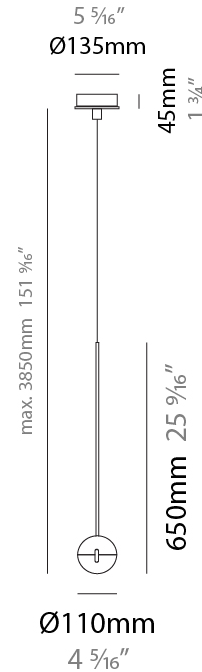

CONVIVIO SUSPENSION

D31012-

base number   Finish
Options

1. To build a product code in our configurator select the specify button on the base model # product page
2. To build a manual product code on this datasheet choose from the options listed below in blue font and add the suffix to the base model #

GENERAL

Series: Convivio
Brand: Cini & Nils
Division: Design
Mounting Type: Suspension
Mounting Location: Ceiling
Subcategory: Pendant

PHYSICAL

Shape: Round
Diameter (mm): 110
Diameter (in): 4 5/16
Height (mm): 650
Height (in): 25 9/16
Max. Overall Height (mm): 3850
Max. Overall Height (in): 151 9/16
Light Distribution: Direct
Diffuser: Transparent glass
[Fixture Finish: CHR / MBK](#)
Fixture Material: Aluminum / Brass / Steel

ELECTRICAL

Lamp Type: LED
Input Wattage (W): 16
Total Output Wattage (W): 13
Dimming: Non-Dimmable
Driver Included: Yes
Driver Location: Integrated
Driver Type: Constant Current - 120Vac
Driver Class: Class 2
Input Voltage (V): 120 - 277
Constant Current (MA): 350
Upon Request: Integral: 0-10Vdc dimming / Phase dimming 120Vac only / Non-dimming 120/277Vac

LED

Number of LEDs: 1
Color Temperature (°K): 2800
Max. Delivered Lumen (lm): 1170
Nominal Lumen (lm): 1300
CRI: >90 CRI
Lamp Life (hrs): 50000

OPTICAL

RATINGS AND CERTIFICATIONS

Certified By: Certified for North American Standards
IP rating: IP20

PROJECT	_____
TYPE	_____
SPECIFIER	_____
QUANTITY	_____
DATE	_____