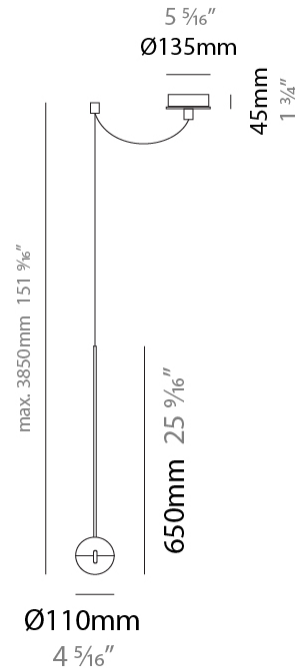

CONVIVIO SUSPENSION

D31014-

base number   Finish
Options

PROJECT	_____
TYPE	_____
SPECIFIER	_____
QUANTITY	_____
DATE	_____

1. To build a product code in our configurator select the specify button on the base model # product page
2. To build a manual product code on this datasheet choose from the options listed below in blue font and add the suffix to the base model #

GENERAL

Series: Convivio
Brand: Cini & Nils
Division: Design
Mounting Type: Suspension
Mounting Location: Ceiling
Subcategory: Pendant

PHYSICAL

Shape: Round
Diameter (mm): 110
Diameter (in): 4 5/16
Max. Overall Height (mm): 3850
Max. Overall Height (in): 151 9/16
Light Distribution: Direct
Diffuser: Transparent glass
Fixture Finish: CHR / MBK
Fixture Material: Aluminum / Brass / Steel

ELECTRICAL

Lamp Type: LED
Input Wattage (W): 16
Total Output Wattage (W): 13
Dimming: Non-Dimmable
Driver Included: Yes
Driver Location: Integrated
Driver Type: Constant Current - 120Vac
Driver Class: Class 2
Input Voltage (V): 120 - 277
Constant Current (mA): 350
Upon Request: Integral: 0-10Vdc dimming / Phase dimming 120Vac only / Non-dimming 120/277Vac

LED

Number of LEDs: 1
Color Temperature (°K): 3000
Nominal Lumen (lm): 1300
CRI: >90 CRI
Lamp Life (hrs): 50000

OPTICAL

RATINGS AND CERTIFICATIONS

Certified By: Certified for North American Standards
IP rating: IP20