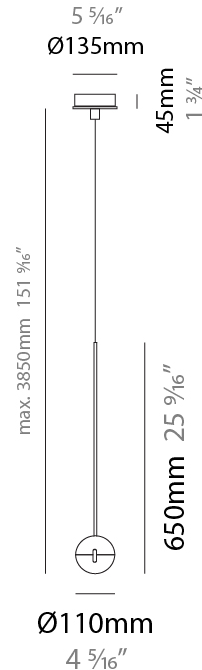

CONVIVIO SUSPENSION

D31012-

base number   Finish
Options

1. To build a product code in our configurator select the specify button on the base model # product page
2. To build a manual product code on this datasheet choose from the options listed below in blue font and add the suffix to the base model #

GENERAL

Series: Convivio
Brand: Cini & Nils
Division: Design
Mounting Type: Suspension
Mounting Location: Ceiling
Subcategory: Pendant

PHYSICAL

Shape: Round
Diameter (mm): 110
Diameter (in): 4 ⁵/₁₆
Height (mm): 650
Height (in): 25 ⁹/₁₆
Max. Overall Height (mm): 3850
Max. Overall Height (in): 151 ⁹/₁₆
Light Distribution: Direct
Diffuser: Transparent glass
[Fixture Finish: CHR / MBK](#)
Fixture Material: Aluminum / Brass / Steel

ELECTRICAL

Lamp Type: LED
Input Wattage (W): 16
Total Output Wattage (W): 13
Dimming: Non-Dimmable
Driver Included: Yes
Driver Location: Integrated
Driver Type: Constant Current - 120Vac
Driver Class: Class 2
Input Voltage (V): 120 - 277
Constant Current (MA): 350
Upon Request: Integral: 0-10Vdc dimming / Phase dimming 120Vac only / Non-dimming 120/277Vac

LED

Number of LEDs: 1
Color Temperature (°K): 2800
Max. Delivered Lumen (lm): 1170
Nominal Lumen (lm): 1300
CRI: >90 CRI
Lamp Life (hrs): 50000

OPTICAL

RATINGS AND CERTIFICATIONS

Certified By: Certified for North American Standards
IP rating: IP20

PROJECT	_____
TYPE	_____
SPECIFIER	_____
QUANTITY	_____
DATE	_____