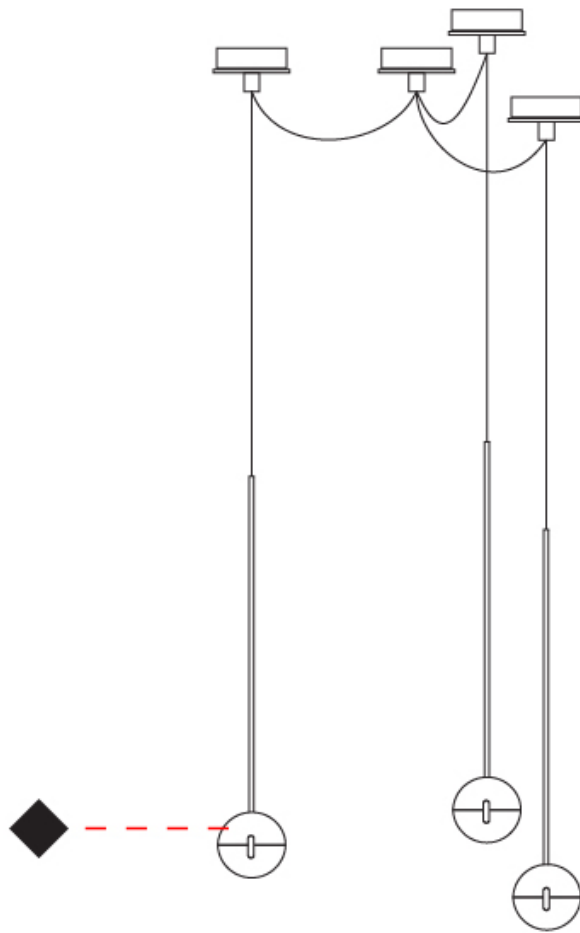

D31018-

PROJECT

TYPE

SPECIFIER

QUANTITY

DATE

D