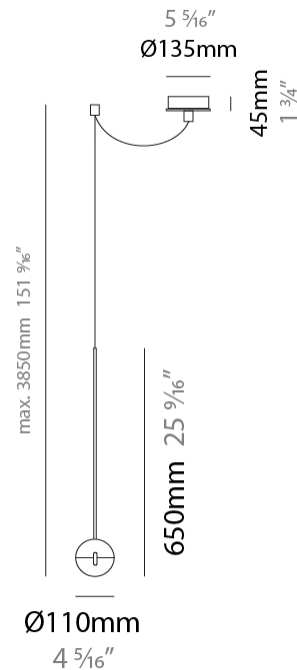

CONVIVIO SUSPENSION

D31014-

base number   Finish
Options

1. To build a product code in our configurator select the specify button on the base model # product page
2. To build a manual product code on this datasheet choose from the options listed below in blue font and add the suffix to the base model #

GENERAL

Series: Convivio
Brand: Cini & Nils
Division: Design
Mounting Type: Suspension
Mounting Location: Ceiling
Subcategory: Pendant

PHYSICAL

Shape: Round
Diameter (mm): 110
Diameter (in): 4 ⁵/₁₆
Max. Overall Height (mm): 3850
Max. Overall Height (in): 151 ⁹/₁₆
Light Distribution: Direct
Diffuser: Transparent glass
Fixture Finish: CHR / MBK
Fixture Material: Aluminum / Brass / Steel

ELECTRICAL

Lamp Type: LED
Input Wattage (W): 16
Total Output Wattage (W): 13
Dimming: Non-Dimmable
Driver Included: Yes
Driver Location: Integrated
Driver Type: Constant Current - 120Vac
Driver Class: Class 2
Input Voltage (V): 120 - 277
Constant Current (mA): 350
Upon Request: Integral: 0-10Vdc dimming / Phase dimming 120Vac only / Non-dimming 120/277Vac

LED

Number of LEDs: 1
Color Temperature (°K): 3000
Nominal Lumen (lm): 1300
CRI: >90 CRI
Lamp Life (hrs): 50000

OPTICAL

RATINGS AND CERTIFICATIONS

Certified By: Certified for North American Standards
IP rating: IP20

PROJECT
TYPE
SPECIFIER
QUANTITY
DATE