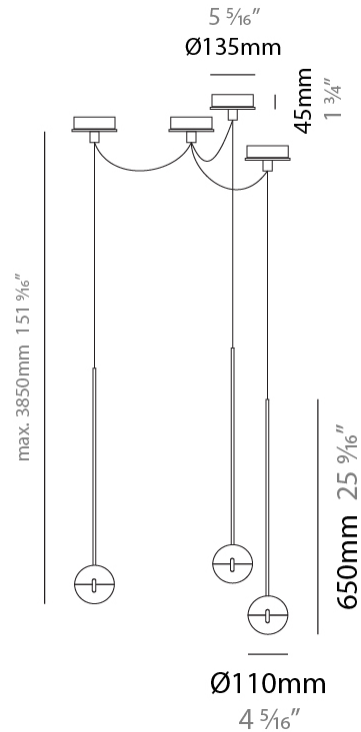

CONVIVIO SUSPENSION

D31018-

base number   Finish
Options

PROJECT	_____
TYPE	_____
SPECIFIER	_____
QUANTITY	_____
DATE	_____

1. To build a product code in our configurator select the specify button on the base model # product page
2. To build a manual product code on this datasheet choose from the options listed below in blue font and add the suffix to the base model #

GENERAL

Series: Convivio
Brand: Cini & Nils
Division: Design
Mounting Type: Suspension
Mounting Location: Ceiling
Subcategory: Pendant

PHYSICAL

Shape: Round
Diameter (mm): 110
Diameter (in): 4 5/16
Max. Overall Height (mm): 3850
Max. Overall Height (in): 151 9/16
Light Distribution: Direct
Diffuser: Transparent glass
Fixture Finish: [CHR / MBK](#)
Fixture Material: Aluminum / Brass / Steel

ELECTRICAL

Lamp Type: LED
Input Wattage (W): 50
Total Output Wattage (W): 39
Dimming: Non-Dimmable
Driver Included: Yes
Driver Location: Integrated
Driver Type: Constant Current - 120Vac
Driver Class: Class 2
Input Voltage (V): 120 - 277
Constant Current (mA): 350
Upon Request: Integral: 0-10Vdc dimming / Phase dimming 120Vac only / Non-dimming 120/277Vac

LED

Number of LEDs: 3
Color Temperature (°K): 3000
Nominal Lumen (lm): 3900
CRI: >90 CRI
Lamp Life (hrs): 50000

OPTICAL

RATINGS AND CERTIFICATIONS

Certified By: Certified for North American Standards
IP rating: IP20