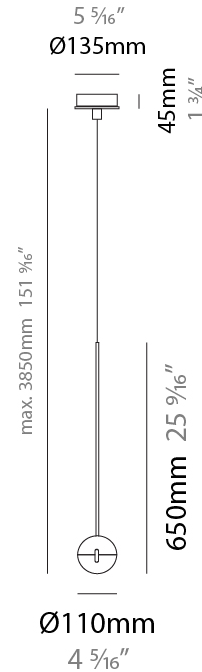

CONVIVIO SUSPENSION

D31012-

base number   Finish
Options

1. To build a product code in our configurator select the specify button on the base model # product page
2. To build a manual product code on this datasheet choose from the options listed below in blue font and add the suffix to the base model #

GENERAL

Series: Convivio
Brand: Cini & Nils
Division: Design
Mounting Type: Suspension
Mounting Location: Ceiling
Subcategory: Pendant

PHYSICAL

Shape: Round
Diameter (mm): 110
Diameter (in): 4 5/16
Height (mm): 650
Height (in): 25 9/16
Max. Overall Height (mm): 3850
Max. Overall Height (in): 151 9/16
Light Distribution: Direct
Diffuser: Transparent glass
Fixture Finish: CHR / MBK
Fixture Material: Aluminum / Brass / Steel

ELECTRICAL

Lamp Type: LED
Input Wattage (W): 16
Total Output Wattage (W): 13
Dimming: Non-Dimmable
Driver Included: Yes
Driver Location: Integrated
Driver Type: Constant Current - 120Vac
Driver Class: Class 2
Input Voltage (V): 120 - 277
Constant Current (MA): 350
Upon Request: Integral: 0-10Vdc dimming / Phase dimming 120Vac only / Non-dimming 120/277Vac

LED

Number of LEDs: 1
Color Temperature (°K): 2800
Max. Delivered Lumen (lm): 1170
Nominal Lumen (lm): 1300
CRI: >90 CRI
Lamp Life (hrs): 50000

OPTICAL

RATINGS AND CERTIFICATIONS

Certified By: Certified for North American Standards
IP rating: IP20

PROJECT	_____
TYPE	_____
SPECIFIER	_____
QUANTITY	_____
DATE	_____