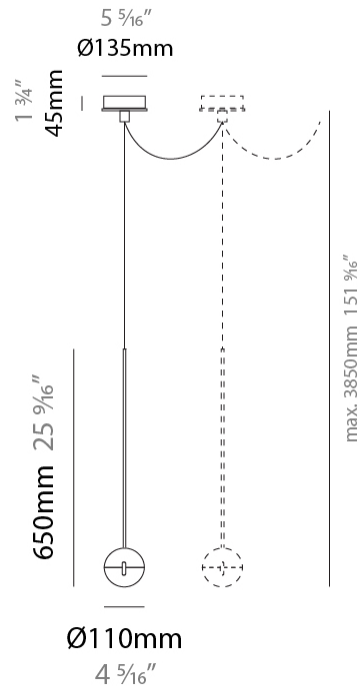

CONVIVIO SUSPENSION

D31020-

base number   Finish
Options

PROJECT	_____
TYPE	_____
SPECIFIER	_____
QUANTITY	_____
DATE	_____

1. To build a product code in our configurator select the specify button on the base model # product page
2. To build a manual product code on this datasheet choose from the options listed below in blue font and add the suffix to the base model #

GENERAL

Series: Convivio
Brand: Cini & Nils
Division: Design
Mounting Type: Suspension
Mounting Location: Ceiling
Subcategory: Pendant

PHYSICAL

Shape: Round
Diameter (mm): 110
Diameter (in): 4 5/16
Max. Overall Height (mm): 3850
Max. Overall Height (in): 151 9/16
Light Distribution: Direct
Diffuser: Transparent glass
Fixture Finish: CHR / MBK
Fixture Material: Aluminum / Brass / Steel

ELECTRICAL

Lamp Type: LED
Input Wattage (W): 16
Total Output Wattage (W): 13
Dimming: Non-Dimmable
Driver Included: Yes
Driver Location: Integrated
Driver Type: Constant Current - 120Vac
Driver Class: Class 2
Input Voltage (V): 120 - 277
Constant Current (mA): 350
Upon Request: Integral: 0-10Vdc dimming / Phase dimming 120Vac only / Non-dimming 120/277Vac

LED

Number of LEDs: 1
Color Temperature (°K): 3000
Max. Delivered Lumen (lm): 1170
Nominal Lumen (lm): 1300
CRI: >90 CRI
Lamp Life (hrs): 50000

OPTICAL

RATINGS AND CERTIFICATIONS

Certified By: Certified for North American Standards
IP rating: IP20