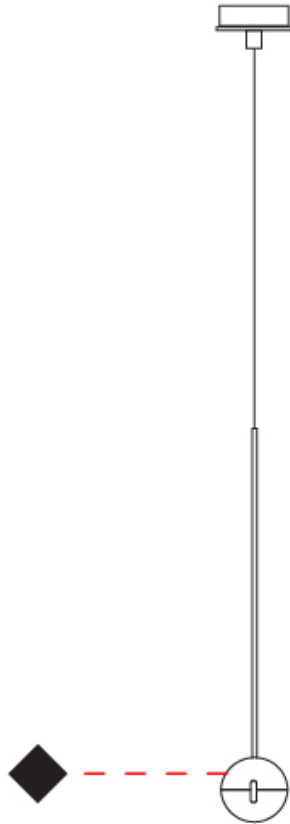

D31012-

PROJECT

TYPE

SPECIFIER

QUANTITY

DATE

D