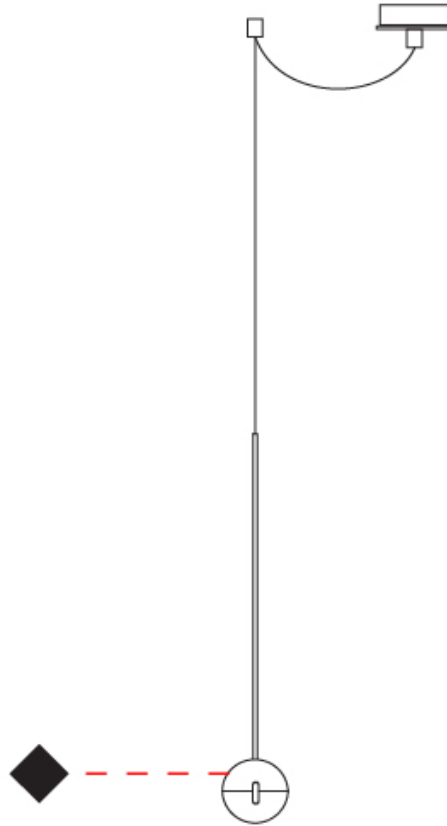

D31014-

PROJECT

TYPE

SPECIFIER

QUANTITY

DATE

D