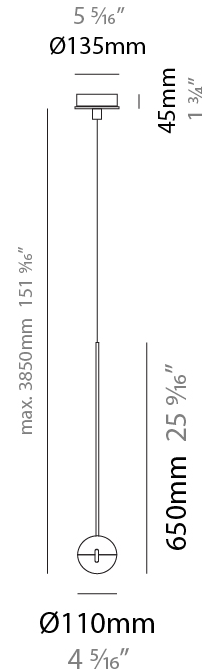

CONVIVIO SUSPENSION

D31012-

base number   Finish
Options

1. To build a product code in our configurator select the specify button on the base model # product page
2. To build a manual product code on this datasheet choose from the options listed below in blue font and add the suffix to the base model #

GENERAL

Series: Convivio
Brand: Cini & Nils
Division: Design
Mounting Type: Suspension
Mounting Location: Ceiling
Subcategory: Pendant

PHYSICAL

Shape: Round
Diameter (mm): 110
Diameter (in): 4 5/16
Height (mm): 650
Height (in): 25 9/16
Max. Overall Height (mm): 3850
Max. Overall Height (in): 151 9/16
Light Distribution: Direct
Diffuser: Transparent glass
Fixture Finish: CHR / MBK
Fixture Material: Aluminum / Brass / Steel

ELECTRICAL

Lamp Type: LED
Input Wattage (W): 16
Total Output Wattage (W): 13
Dimming: Non-Dimmable
Driver Included: Yes
Driver Location: Integrated
Driver Type: Constant Current - 120Vac
Driver Class: Class 2
Input Voltage (V): 120 - 277
Constant Current (MA): 350
Upon Request: Integral: 0-10Vdc dimming / Phase dimming 120Vac only / Non-dimming 120/277Vac

LED

Number of LEDs: 1
Color Temperature (°K): 2800
Max. Delivered Lumen (lm): 1170
Nominal Lumen (lm): 1300
CRI: >90 CRI
Lamp Life (hrs): 50000

OPTICAL

RATINGS AND CERTIFICATIONS

Certified By: Certified for North American Standards
IP rating: IP20

PROJECT	_____
TYPE	_____
SPECIFIER	_____
QUANTITY	_____
DATE	_____