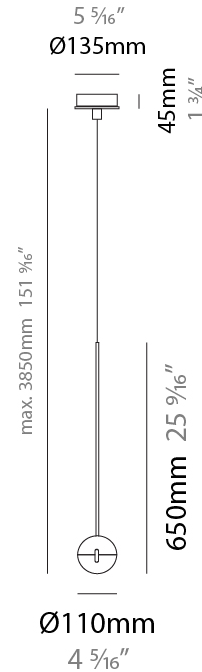

CONVIVIO SUSPENSION

D31012-

base number   Finish
Options

1. To build a product code in our configurator select the specify button on the base model # product page
2. To build a manual product code on this datasheet choose from the options listed below in blue font and add the suffix to the base model #

GENERAL

Series: Convivio
Brand: Cini & Nils
Division: Design
Mounting Type: Suspension
Mounting Location: Ceiling
Subcategory: Pendant

PHYSICAL

Shape: Round
Diameter (mm): 110
Diameter (in): 4 ⁵/₁₆
Height (mm): 650
Height (in): 25 ⁹/₁₆
Max. Overall Height (mm): 3850
Max. Overall Height (in): 151 ⁹/₁₆
Light Distribution: Direct
Diffuser: Transparent glass
[Fixture Finish: CHR / MBK](#)
Fixture Material: Aluminum / Brass / Steel

ELECTRICAL

Lamp Type: LED
Input Wattage (W): 16
Total Output Wattage (W): 13
Dimming: Non-Dimmable
Driver Included: Yes
Driver Location: Integrated
Driver Type: Constant Current - 120Vac
Driver Class: Class 2
Input Voltage (V): 120 - 277
Constant Current (MA): 350
Upon Request: Integral: 0-10Vdc dimming / Phase dimming 120Vac only / Non-dimming 120/277Vac

LED

Number of LEDs: 1
Color Temperature (°K): 2800
Max. Delivered Lumen (lm): 1170
Nominal Lumen (lm): 1300
CRI: >90 CRI
Lamp Life (hrs): 50000

OPTICAL

RATINGS AND CERTIFICATIONS

Certified By: Certified for North American Standards
IP rating: IP20

PROJECT	_____
TYPE	_____
SPECIFIER	_____
QUANTITY	_____
DATE	_____