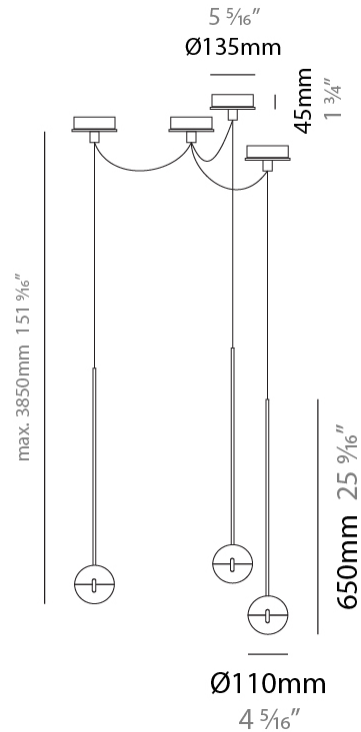

CONVIVIO SUSPENSION

D31018-

base number   Finish
Options

PROJECT	_____
TYPE	_____
SPECIFIER	_____
QUANTITY	_____
DATE	_____

1. To build a product code in our configurator select the specify button on the base model # product page
2. To build a manual product code on this datasheet choose from the options listed below in blue font and add the suffix to the base model #

GENERAL

Series: Convivio
Brand: Cini & Nils
Division: Design
Mounting Type: Suspension
Mounting Location: Ceiling
Subcategory: Pendant

PHYSICAL

Shape: Round
Diameter (mm): 110
Diameter (in): 4 5/16
Max. Overall Height (mm): 3850
Max. Overall Height (in): 151 9/16
Light Distribution: Direct
Diffuser: Transparent glass
Fixture Finish: CHR / MBK
Fixture Material: Aluminum / Brass / Steel

ELECTRICAL

Lamp Type: LED
Input Wattage (W): 50
Total Output Wattage (W): 39
Dimming: Non-Dimmable
Driver Included: Yes
Driver Location: Integrated
Driver Type: Constant Current - 120Vac
Driver Class: Class 2
Input Voltage (V): 120 - 277
Constant Current (MA): 350
Upon Request: Integral: 0-10Vdc dimming / Phase dimming 120Vac only / Non-dimming 120/277Vac

LED

Number of LEDs: 3
Color Temperature (°K): 3000
Nominal Lumen (lm): 3900
CRI: >90 CRI
Lamp Life (hrs): 50000

OPTICAL

RATINGS AND CERTIFICATIONS

Certified By: Certified for North American Standards
IP rating: IP20