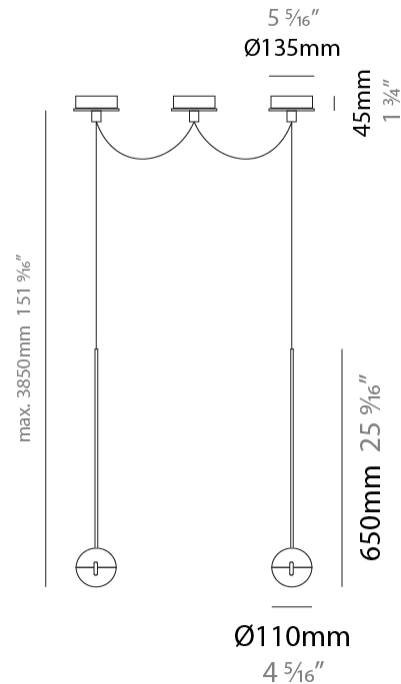

CONVIVIO SUSPENSION

D31016-

base number   Finish
Options

PROJECT	_____
TYPE	_____
SPECIFIER	_____
QUANTITY	_____
DATE	_____

1. To build a product code in our configurator select the specify button on the base model # product page
2. To build a manual product code on this datasheet choose from the options listed below in blue font and add the suffix to the base model #

GENERAL

Series: Convivio
Brand: Cini & Nils
Division: Design
Mounting Type: Suspension
Mounting Location: Ceiling
Subcategory: Pendant

PHYSICAL

Shape: Round
Diameter (mm): 110
Diameter (in): 4 5/16
Max. Overall Height (mm): 3850
Max. Overall Height (in): 151 9/16
Light Distribution: Direct
Diffuser: Transparent glass
Fixture Finish: CHR / MBK
Fixture Material: Aluminum / Brass / Steel

ELECTRICAL

Lamp Type: LED
Input Wattage (W): 33
Total Output Wattage (W): 26
Dimming: Non-Dimmable
Driver Included: Yes
Driver Location: Integrated
Driver Type: Constant Current - 120Vac
Driver Class: Class 2
Input Voltage (V): 120 - 277
Constant Current (MA): 350
Upon Request: Integral: 0-10Vdc dimming / Phase dimming 120Vac only / Non-dimming 120/277Vac

LED

Number of LEDs: 2
Color Temperature (°K): 3000
Nominal Lumen (lm): 2600
CRI: >90 CRI
Lamp Life (hrs): 50000

OPTICAL

RATINGS AND CERTIFICATIONS

Certified By: Certified for North American Standards
IP rating: IP20