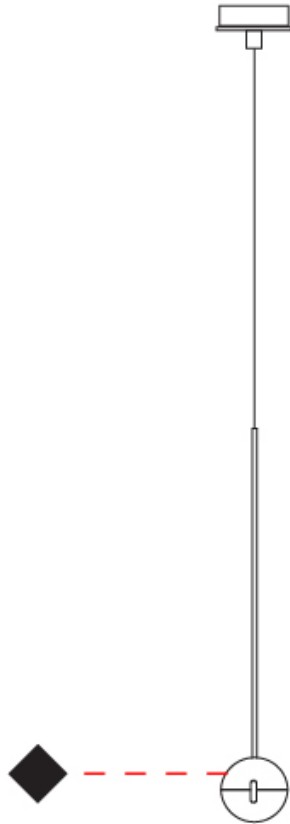

D31012-

PROJECT	_____
TYPE	_____
SPECIFIER	_____
QUANTITY	_____
DATE	_____

D