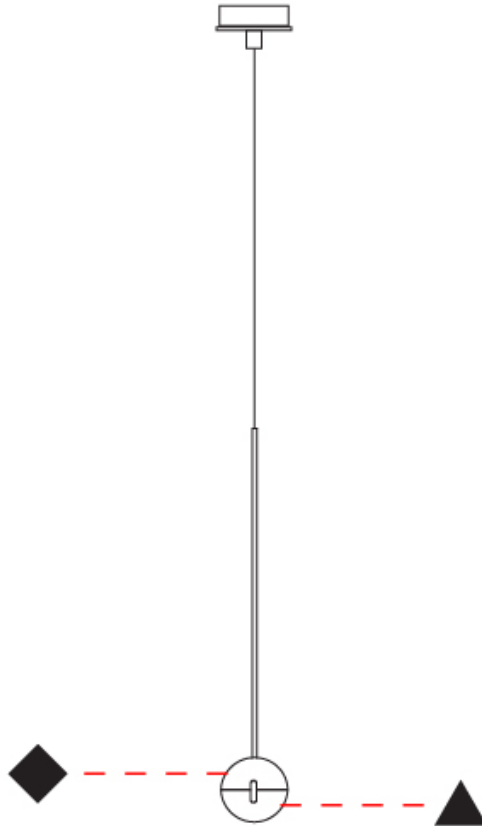

D31012- : D31012-CHR-SAT

PROJECT _____

TYPE _____

SPECIFIER _____

QUANTITY _____

DATE _____

D