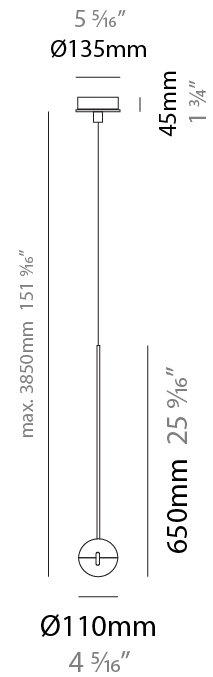

CONVIVIO SUSPENSION

D31012- : D31012-CHR-SAT

base number

1. To build a product code in our configurator select the specify button on the base model # product page
2. To build a manual product code on this datasheet choose from the options listed below in blue font and add the suffix to the base model #

GENERAL

Series: Convivio
Partner: Cini & Nils
Division: Design
Installation: Suspension
Product Type: Pendant
Mounting Location: Ceiling
Light Distribution: Direct

PHYSICAL

Shape: Round
Diameter (mm): 110
Diameter (in): 4 ⁵/₁₆
Height (mm): 650
Height (in): 25 ⁹/₁₆
Max. Overall Height (mm): 3850
Max. Overall Height (in): 151 ⁹/₁₆
Diffuser: Satin glass
Fixture Material: Aluminum / Brass / Steel

ELECTRICAL

Lamp Type: LED
Input Wattage (W): 16
Total Output Wattage (W): 13
Dimming: Non-Dimmable
Driver Included: Yes
Driver Location: Integrated
Driver Type: Constant Current 120Vac
Driver Class: Class 2
Input Voltage (V): 120 - 277
Constant Current (MA): 350

LED

Number of LEDs: 1
Color Temperature (°K): 2800
Max. Delivered Lumen (lm): 1170
Nominal Lumen (lm): 1300
CRI: >90 CRI
Lamp Life (hrs): 50000

OPTICAL

RATINGS AND CERTIFICATIONS

Certified By: CSA Certified to UL and CSA Standards
IP rating: IP20

PROJECT	
TYPE	
SPECIFIER	
QUANTITY	
DATE