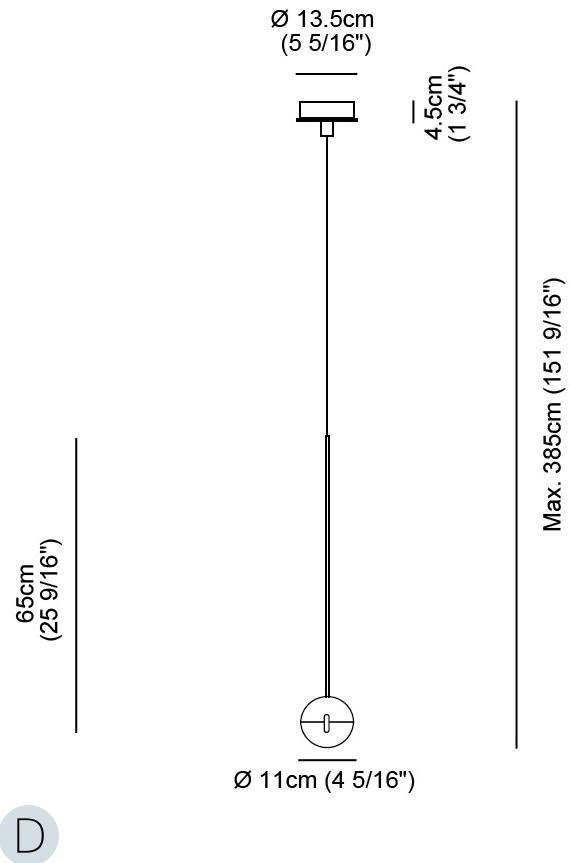

CONVIVIO SUSPENSION

D31012- : D31012-CHR-TRA

base number

1. To build a product code in our configurator select the specify button on the base model # product page
2. To build a manual product code on this datasheet choose from the options listed below in blue font and add the suffix to the base model #

GENERAL

Series: Convivio
Partner: Cini & Nils
Division: Design
Installation: Suspension
Product Type: Pendant
Mounting Location: Ceiling
Light Distribution: Direct

PHYSICAL

Shape: Round
Diameter (mm): 110
Diameter (in): 4 5/16
Height (mm): 650
Height (in): 25 9/16
Max. Overall Height (mm): 3850
Max. Overall Height (in): 151 9/16
Diffuser: Transparent glass
Fixture Material: Aluminum / Brass / Steel

ELECTRICAL

Lamp Type: LED
Input Wattage (W): 16
Total Output Wattage (W): 13
Dimming: Non-Dimmable
Driver Included: Yes
Driver Location: Integrated
Driver Type: Constant Current - 120Vac
Driver Class: Class 2
Input Voltage (V): 120 - 277
Constant Current (mA): 350
Upon Request: (Not included - see components) Remote: 0-10Vdc dimming / Phase dimming @120Vac only / Non-dimming 120/277Vac

LED

Number of LEDs: 1
Color Temperature (°K): 2800
Max. Delivered Lumen (lm): 1170
Nominal Lumen (lm): 1300
CRI: >90 CRI
Lamp Life (hrs): 50000

OPTICAL

RATINGS AND CERTIFICATIONS

Certified By: Certified for North American Standards
IP rating: IP20

PROJECT	
TYPE	
SPECIFIER	
QUANTITY	
DATE