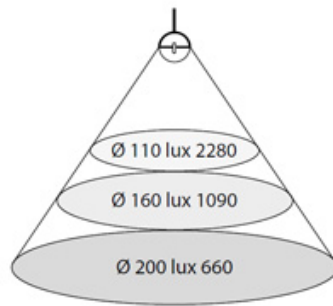

Satin Nickel &
Transparent glass

Satin Nickel &
Satin glass