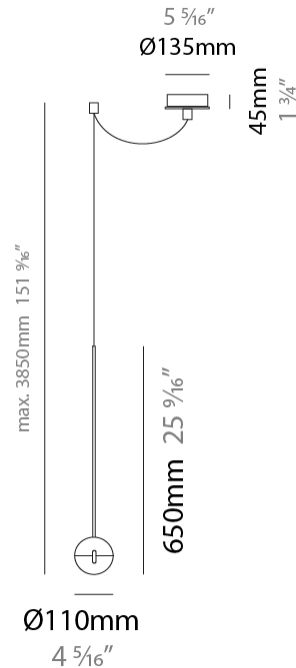

CONVIVIO SUSPENSION

D31014-

base number   Finish
Options

PROJECT	_____
TYPE	_____
SPECIFIER	_____
QUANTITY	_____
DATE	_____

1. To build a product code in our configurator select the specify button on the base model # product page
2. To build a manual product code on this datasheet choose from the options listed below in blue font and add the suffix to the base model #

GENERAL

Series: Convivio
Brand: Cini & Nils
Division: Design
Mounting Type: Suspension
Mounting Location: Ceiling
Subcategory: Pendant

PHYSICAL

Shape: Round
Diameter (mm): 110
Diameter (in): 4 5/16
Max. Overall Height (mm): 3850
Max. Overall Height (in): 151 9/16
Light Distribution: Direct
Diffuser: Transparent glass
Fixture Finish: CHR / MBK
Fixture Material: Aluminum / Brass / Steel

ELECTRICAL

Lamp Type: LED
Input Wattage (W): 16
Total Output Wattage (W): 13
Dimming: Non-Dimmable
Driver Included: Yes
Driver Location: Integrated
Driver Type: Constant Current - 120Vac
Driver Class: Class 2
Input Voltage (V): 120 - 277
Constant Current (MA): 350
Upon Request: Integral: 0-10Vdc dimming / Phase dimming 120Vac only / Non-dimming 120/277Vac

LED

Number of LEDs: 1
Color Temperature (°K): 3000
Nominal Lumen (lm): 1300
CRI: >90 CRI
Lamp Life (hrs): 50000

OPTICAL

RATINGS AND CERTIFICATIONS

Certified By: Certified for North American Standards
IP rating: IP20