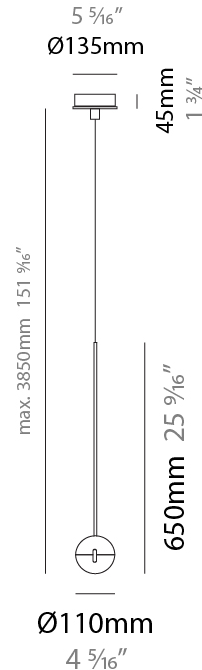

CONVIVIO SUSPENSION

D31012-

base number   Finish
Options

1. To build a product code in our configurator select the specify button on the base model # product page
2. To build a manual product code on this datasheet choose from the options listed below in blue font and add the suffix to the base model #

GENERAL

Series: Convivio
Brand: Cini & Nils
Division: Design
Mounting Type: Suspension
Mounting Location: Ceiling
Subcategory: Pendant

PHYSICAL

Shape: Round
Diameter (mm): 110
Diameter (in): 4 ⁵/₁₆
Height (mm): 650
Height (in): 25 ⁹/₁₆
Max. Overall Height (mm): 3850
Max. Overall Height (in): 151 ⁹/₁₆
Light Distribution: Direct
Diffuser: Transparent glass
Fixture Finish: CHR / MBK
Fixture Material: Aluminum / Brass / Steel

ELECTRICAL

Lamp Type: LED
Input Wattage (W): 16
Total Output Wattage (W): 13
Dimming: Non-Dimmable
Driver Included: Yes
Driver Location: Integrated
Driver Type: Constant Current - 120Vac
Driver Class: Class 2
Input Voltage (V): 120 - 277
Constant Current (MA): 350
Upon Request: Integral: 0-10Vdc dimming / Phase dimming 120Vac only / Non-dimming 120/277Vac

LED

Number of LEDs: 1
Color Temperature (°K): 2800
Max. Delivered Lumen (lm): 1170
Nominal Lumen (lm): 1300
CRI: >90 CRI
Lamp Life (hrs): 50000

OPTICAL

RATINGS AND CERTIFICATIONS

Certified By: Certified for North American Standards
IP rating: IP20

PROJECT	_____
TYPE	_____
SPECIFIER	_____
QUANTITY	_____
DATE	_____