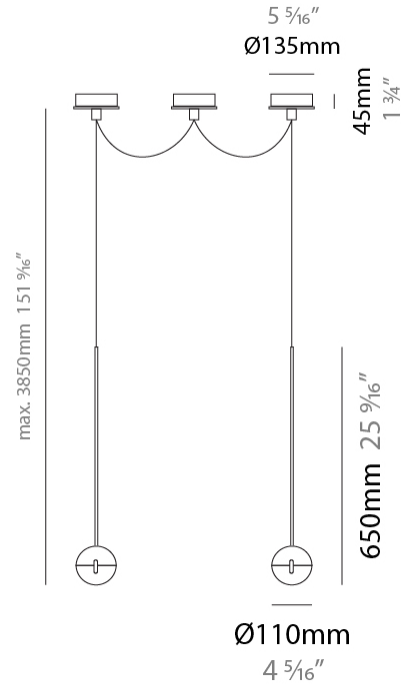

CONVIVIO SUSPENSION

D31016-

base number   Finish
Options

1. To build a product code in our configurator select the specify button on the base model # product page
2. To build a manual product code on this datasheet choose from the options listed below in blue font and add the suffix to the base model #

GENERAL

Series: Convivio
Brand: Cini & Nils
Division: Design
Mounting Type: Suspension
Mounting Location: Ceiling
Subcategory: Pendant

PHYSICAL

Shape: Round
Diameter (mm): 110
Diameter (in): 4 ⁵/₁₆
Max. Overall Height (mm): 3850
Max. Overall Height (in): 151 ⁹/₁₆
Light Distribution: Direct
Diffuser: Transparent glass
Fixture Finish: CHR / MBK
Fixture Material: Aluminum / Brass / Steel

ELECTRICAL

Lamp Type: LED
Input Wattage (W): 33
Total Output Wattage (W): 26
Dimming: Non-Dimmable
Driver Included: Yes
Driver Location: Integrated
Driver Type: Constant Current - 120Vac
Driver Class: Class 2
Input Voltage (V): 120 - 277
Constant Current (mA): 350
Upon Request: Integral: 0-10Vdc dimming / Phase dimming 120Vac only / Non-dimming 120/277Vac

LED

Number of LEDs: 2
Color Temperature (°K): 3000
Nominal Lumen (lm): 2600
CRI: >90 CRI
Lamp Life (hrs): 50000

OPTICAL

RATINGS AND CERTIFICATIONS

Certified By: Certified for North American Standards
IP rating: IP20

PROJECT	_____
TYPE	_____
SPECIFIER	_____
QUANTITY	_____
DATE	_____