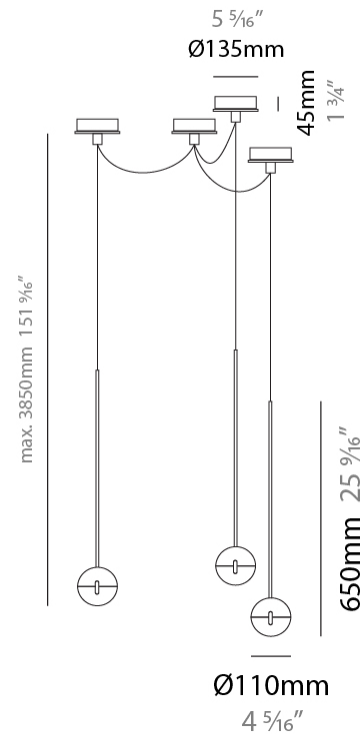

CONVIVIO SUSPENSION

D31018-

base number   Finish
Options

PROJECT	_____
TYPE	_____
SPECIFIER	_____
QUANTITY	_____
DATE	_____

1. To build a product code in our configurator select the specify button on the base model # product page
2. To build a manual product code on this datasheet choose from the options listed below in blue font and add the suffix to the base model #

GENERAL

Series: Convivio
Brand: Cini & Nils
Division: Design
Mounting Type: Suspension
Mounting Location: Ceiling
Subcategory: Pendant

PHYSICAL

Shape: Round
Diameter (mm): 110
Diameter (in): 4 5/16
Max. Overall Height (mm): 3850
Max. Overall Height (in): 151 9/16
Light Distribution: Direct
Diffuser: Transparent glass
Fixture Finish: [CHR / MBK](#)
Fixture Material: Aluminum / Brass / Steel

ELECTRICAL

Lamp Type: LED
Input Wattage (W): 50
Total Output Wattage (W): 39
Dimming: Non-Dimmable
Driver Included: Yes
Driver Location: Integrated
Driver Type: Constant Current - 120Vac
Driver Class: Class 2
Input Voltage (V): 120 - 277
Constant Current (mA): 350
Upon Request: Integral: 0-10Vdc dimming / Phase dimming 120Vac only / Non-dimming 120/277Vac

LED

Number of LEDs: 3
Color Temperature (°K): 3000
Nominal Lumen (lm): 3900
CRI: >90 CRI
Lamp Life (hrs): 50000

OPTICAL

RATINGS AND CERTIFICATIONS

Certified By: Certified for North American Standards
IP rating: IP20