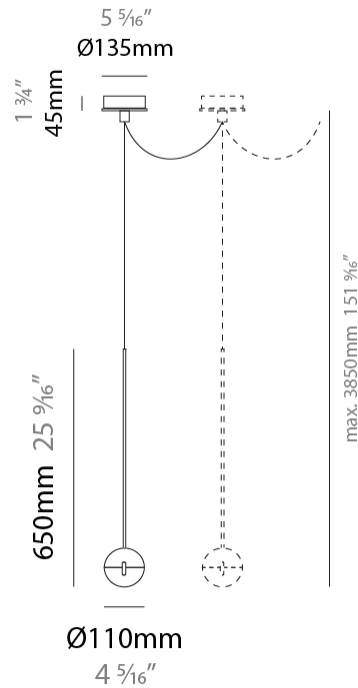

CONVIVIO SUSPENSION

D31020-

base number   Finish
Options

PROJECT	_____
TYPE	_____
SPECIFIER	_____
QUANTITY	_____
DATE	_____

1. To build a product code in our configurator select the specify button on the base model # product page
2. To build a manual product code on this datasheet choose from the options listed below in blue font and add the suffix to the base model #

GENERAL

Series: Convivio
Brand: Cini & Nils
Division: Design
Mounting Type: Suspension
Mounting Location: Ceiling
Subcategory: Pendant

PHYSICAL

Shape: Round
Diameter (mm): 110
Diameter (in): 4 5/16
Max. Overall Height (mm): 3850
Max. Overall Height (in): 151 9/16
Light Distribution: Direct
Diffuser: Transparent glass
Fixture Finish: CHR / MBK / SNI
Fixture Material: Aluminum / Brass / Steel

ELECTRICAL

Lamp Type: LED
Input Wattage (W): 16
Total Output Wattage (W): 13
Dimming: Non-Dimmable
Driver Included: Yes
Driver Location: Integrated
Driver Type: Constant Current - 120Vac
Driver Class: Class 2
Input Voltage (V): 120 - 277
Constant Current (mA): 350
Upon Request: Integral: 0-10Vdc dimming / Phase dimming 120Vac only / Non-dimming 120/277Vac

LED

Number of LEDs: 1
Color Temperature (°K): 3000
Max. Delivered Lumen (lm): 1170
Nominal Lumen (lm): 1300
CRI: >90 CRI
Lamp Life (hrs): 50000

OPTICAL

RATINGS AND CERTIFICATIONS

Certified By: Certified for North American Standards
IP rating: IP20