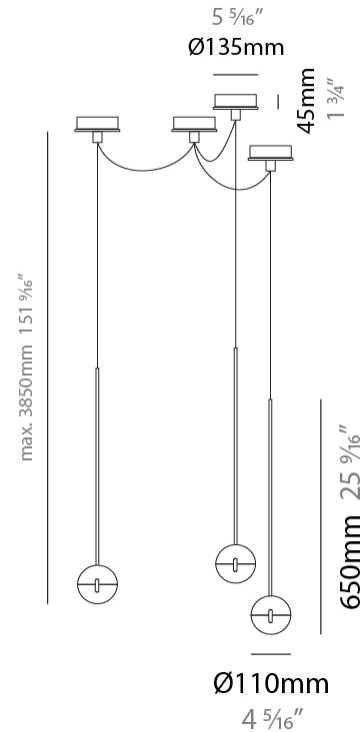

CONVIVIO SUSPENSION

D31018-

base number   Finish
Options

PROJECT	_____
TYPE	_____
SPECIFIER	_____
QUANTITY	_____
DATE	_____

1. To build a product code in our configurator select the specify button on the base model # product page
2. To build a manual product code on this datasheet choose from the options listed below in blue font and add the suffix to the base model #

GENERAL

Series: Convivio
Brand: Cini & Nils
Division: Design
Mounting Type: Suspension
Mounting Location: Ceiling
Subcategory: Pendant

PHYSICAL

Shape: Round
Diameter (mm): 110
Diameter (in): 4 5/16
Max. Overall Height (mm): 3850
Max. Overall Height (in): 151 9/16
Light Distribution: Direct
Diffuser: Transparent glass
Fixture Finish: CHR / MBK / SNI
Fixture Material: Aluminum / Brass / Steel

ELECTRICAL

Lamp Type: LED
Input Wattage (W): 50
Total Output Wattage (W): 39
Dimming: Non-Dimmable
Driver Included: Yes
Driver Location: Integrated
Driver Type: Constant Current - 120Vac
Driver Class: Class 2
Input Voltage (V): 120 - 277
Constant Current (mA): 350
Upon Request: Integral: 0-10Vdc dimming / Phase dimming 120Vac only / Non-dimming 120/277Vac

LED

Number of LEDs: 3
Color Temperature (°K): 3000
Nominal Lumen (lm): 3900
CRI: >90 CRI
Lamp Life (hrs): 50000

OPTICAL

RATINGS AND CERTIFICATIONS

Certified By: Certified for North American Standards
IP rating: IP20