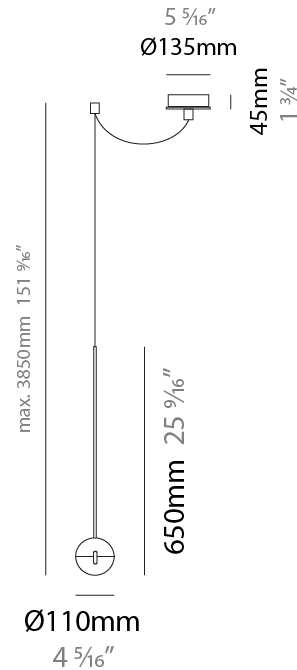

CONVIVIO SUSPENSION

D31014-

base number   Finish
Options

PROJECT	_____
TYPE	_____
SPECIFIER	_____
QUANTITY	_____
DATE	_____

1. To build a product code in our configurator select the specify button on the base model # product page
2. To build a manual product code on this datasheet choose from the options listed below in blue font and add the suffix to the base model #

GENERAL

Series: Convivio
Brand: Cini & Nils
Division: Design
Mounting Type: Suspension
Mounting Location: Ceiling
Subcategory: Pendant

PHYSICAL

Shape: Round
Diameter (mm): 110
Diameter (in): 4 5/16
Max. Overall Height (mm): 3850
Max. Overall Height (in): 151 9/16
Light Distribution: Direct
Diffuser: Transparent glass
Fixture Finish: [CHR / MBK / SNI](#)
Fixture Material: Aluminum / Brass / Steel

ELECTRICAL

Lamp Type: LED
Input Wattage (W): 16
Total Output Wattage (W): 13
Dimming: Non-Dimmable
Driver Included: Yes
Driver Location: Integrated
Driver Type: Constant Current - 120Vac
Driver Class: Class 2
Input Voltage (V): 120 - 277
Constant Current (mA): 350
Upon Request: Integral: 0-10Vdc dimming / Phase dimming 120Vac only / Non-dimming 120/277Vac

LED

Number of LEDs: 1
Color Temperature (°K): 3000
Nominal Lumen (lm): 1300
CRI: >90 CRI
Lamp Life (hrs): 50000

OPTICAL

RATINGS AND CERTIFICATIONS

Certified By: Certified for North American Standards
IP rating: IP20