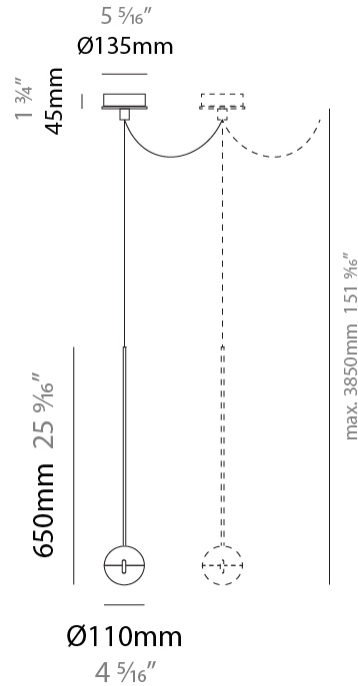

CONVIVIO SUSPENSION

D31020-

base number   Finish
Options

PROJECT	_____
TYPE	_____
SPECIFIER	_____
QUANTITY	_____
DATE	_____

1. To build a product code in our configurator select the specify button on the base model # product page
2. To build a manual product code on this datasheet choose from the options listed below in blue font and add the suffix to the base model #

GENERAL

Series: Convivio
Brand: Cini & Nils
Division: Design
Mounting Type: Suspension
Mounting Location: Ceiling
Subcategory: Pendant

PHYSICAL

Shape: Round
Diameter (mm): 110
Diameter (in): 4 5/16
Max. Overall Height (mm): 3850
Max. Overall Height (in): 151 9/16
Light Distribution: Direct
Diffuser: Transparent glass
Fixture Finish: CHR / MBK
Fixture Material: Aluminum / Brass / Steel

ELECTRICAL

Lamp Type: LED
Input Wattage (W): 16
Total Output Wattage (W): 13
Dimming: Non-Dimmable
Driver Included: Yes
Driver Location: Integrated
Driver Type: Constant Current - 120Vac
Driver Class: Class 2
Input Voltage (V): 120 - 277
Constant Current (MA): 350
Upon Request: Integral: 0-10Vdc dimming / Phase dimming 120Vac only / Non-dimming 120/277Vac

LED

Number of LEDs: 1
Color Temperature (°K): 3000
Max. Delivered Lumen (lm): 1170
Nominal Lumen (lm): 1300
CRI: >90 CRI
Lamp Life (hrs): 50000

OPTICAL

RATINGS AND CERTIFICATIONS

Certified By: Certified for North American Standards
IP rating: IP20