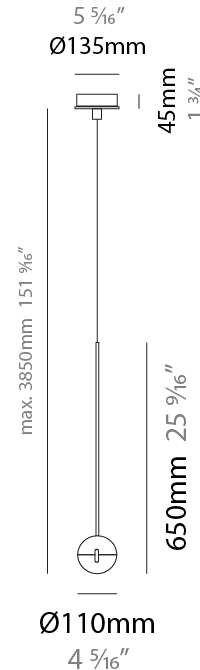

CONVIVIO SUSPENSION

D31012-

base number   Finish
Options

1. To build a product code in our configurator select the specify button on the base model # product page
2. To build a manual product code on this datasheet choose from the options listed below in blue font and add the suffix to the base model #

GENERAL

Series: Convivio
Brand: Cini & Nils
Division: Design
Mounting Type: Suspension
Mounting Location: Ceiling
Subcategory: Pendant

PHYSICAL

Shape: Round
Diameter (mm): 110
Diameter (in): 4 5/16
Height (mm): 650
Height (in): 25 9/16
Max. Overall Height (mm): 3850
Max. Overall Height (in): 151 9/16
Light Distribution: Direct
Diffuser: Transparent glass
[Fixture Finish: CHR / MBK](#)
Fixture Material: Aluminum / Brass / Steel

ELECTRICAL

Lamp Type: LED
Input Wattage (W): 16
Total Output Wattage (W): 13
Dimming: Non-Dimmable
Driver Included: Yes
Driver Location: Integrated
Driver Type: Constant Current - 120Vac
Driver Class: Class 2
Input Voltage (V): 120 - 277
Constant Current (MA): 350
Upon Request: Integral: 0-10Vdc dimming / Phase dimming 120Vac only / Non-dimming 120/277Vac

LED

Number of LEDs: 1
Color Temperature (°K): 2800
Max. Delivered Lumen (lm): 1170
Nominal Lumen (lm): 1300
CRI: >90 CRI
Lamp Life (hrs): 50000

OPTICAL

RATINGS AND CERTIFICATIONS

Certified By: Certified for North American Standards
IP rating: IP20

PROJECT	_____
TYPE	_____
SPECIFIER	_____
QUANTITY	_____
DATE	_____