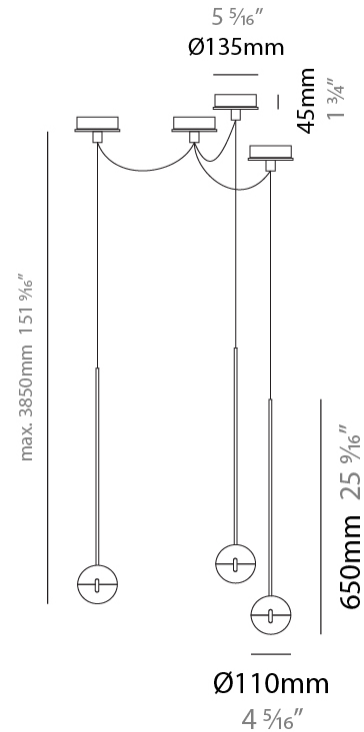

CONVIVIO SUSPENSION

D31018-

base number   Finish
Options

PROJECT	_____
TYPE	_____
SPECIFIER	_____
QUANTITY	_____
DATE	_____

1. To build a product code in our configurator select the specify button on the base model # product page
2. To build a manual product code on this datasheet choose from the options listed below in blue font and add the suffix to the base model #

GENERAL

Series: Convivio
Brand: Cini & Nils
Division: Design
Mounting Type: Suspension
Mounting Location: Ceiling
Subcategory: Pendant

PHYSICAL

Shape: Round
Diameter (mm): 110
Diameter (in): 4 5/16
Max. Overall Height (mm): 3850
Max. Overall Height (in): 151 9/16
Light Distribution: Direct
Diffuser: Transparent glass
Fixture Finish: CHR / MBK
Fixture Material: Aluminum / Brass / Steel

ELECTRICAL

Lamp Type: LED
Input Wattage (W): 50
Total Output Wattage (W): 39
Dimming: Non-Dimmable
Driver Included: Yes
Driver Location: Integrated
Driver Type: Constant Current - 120Vac
Driver Class: Class 2
Input Voltage (V): 120 - 277
Constant Current (mA): 350
Upon Request: Integral: 0-10Vdc dimming / Phase dimming 120Vac only / Non-dimming 120/277Vac

LED

Number of LEDs: 3
Color Temperature (°K): 3000
Nominal Lumen (lm): 3900
CRI: >90 CRI
Lamp Life (hrs): 50000

OPTICAL

RATINGS AND CERTIFICATIONS

Certified By: Certified for North American Standards
IP rating: IP20