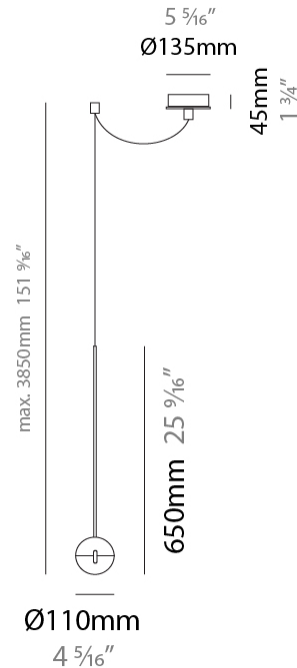

CONVIVIO SUSPENSION

D31014-

base number   Finish
Options

1. To build a product code in our configurator select the specify button on the base model # product page
2. To build a manual product code on this datasheet choose from the options listed below in blue font and add the suffix to the base model #

GENERAL

Series: Convivio
Brand: Cini & Nils
Division: Design
Mounting Type: Suspension
Mounting Location: Ceiling
Subcategory: Pendant

PHYSICAL

Shape: Round
Diameter (mm): 110
Diameter (in): 4 ⁵/₁₆
Max. Overall Height (mm): 3850
Max. Overall Height (in): 151 ⁹/₁₆
Light Distribution: Direct
Diffuser: Transparent glass
Fixture Finish: CHR / MBK
Fixture Material: Aluminum / Brass / Steel

ELECTRICAL

Lamp Type: LED
Input Wattage (W): 16
Total Output Wattage (W): 13
Dimming: Non-Dimmable
Driver Included: Yes
Driver Location: Integrated
Driver Type: Constant Current - 120Vac
Driver Class: Class 2
Input Voltage (V): 120 - 277
Constant Current (mA): 350
Upon Request: Integral: 0-10Vdc dimming / Phase dimming 120Vac only / Non-dimming 120/277Vac

LED

Number of LEDs: 1
Color Temperature (°K): 3000
Nominal Lumen (lm): 1300
CRI: >90 CRI
Lamp Life (hrs): 50000

OPTICAL

RATINGS AND CERTIFICATIONS

Certified By: Certified for North American Standards
IP rating: IP20

PROJECT
TYPE
SPECIFIER
QUANTITY
DATE