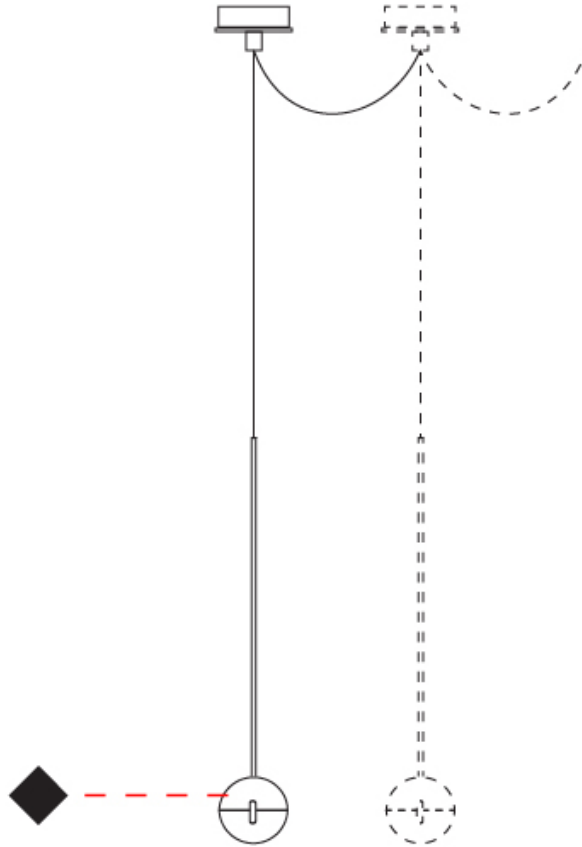

D31020-

PROJECT _____

TYPE _____

SPECIFIER _____

QUANTITY _____

DATE _____

D