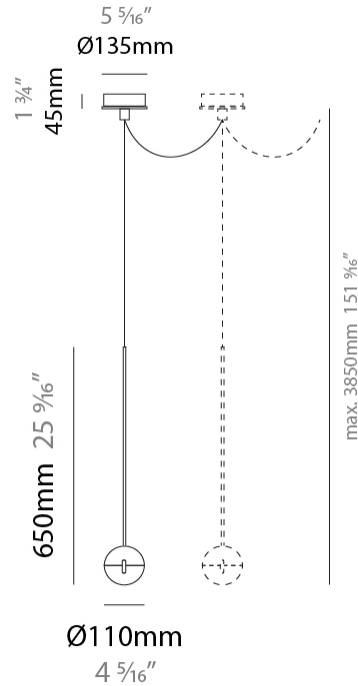

CONVIVIO SUSPENSION

D31020-

base number Finish
Options

PROJECT
TYPE
SPECIFIER
QUANTITY
DATE

1. To build a product code in our configurator select the specify button on the base model # product page
2. To build a manual product code on this datasheet choose from the options listed below in blue font and add the suffix to the base model #

GENERAL

Series: Convivio
Brand: Cini & Nils
Division: Design
Mounting Type: Suspension
Mounting Location: Ceiling
Subcategory: Pendant

PHYSICAL

Shape: Round
Diameter (mm): 110
Diameter (in): 4 5/16
Max. Overall Height (mm): 3850
Max. Overall Height (in): 151 9/16
Light Distribution: Direct
Diffuser: Transparent glass
Fixture Finish: CHR / MBK / SNI
Fixture Material: Aluminum / Brass / Steel

ELECTRICAL

Lamp Type: LED
Input Wattage (W): 16
Total Output Wattage (W): 13
Dimming: Non-Dimmable
Driver Included: Yes
Driver Location: Integrated
Driver Type: Constant Current - 120Vac
Driver Class: Class 2
Input Voltage (V): 120 - 277
Constant Current (mA): 350
Upon Request: Integral: 0-10Vdc dimming / Phase dimming 120Vac only / Non-dimming 120/277Vac

LED

Number of LEDs: 1
Color Temperature (°K): 3000
Max. Delivered Lumen (lm): 1170
Nominal Lumen (lm): 1300
CRI: >90 CRI
Lamp Life (hrs): 50000

OPTICAL

RATINGS AND CERTIFICATIONS

Certified By: Certified for North American Standards
IP rating: IP20