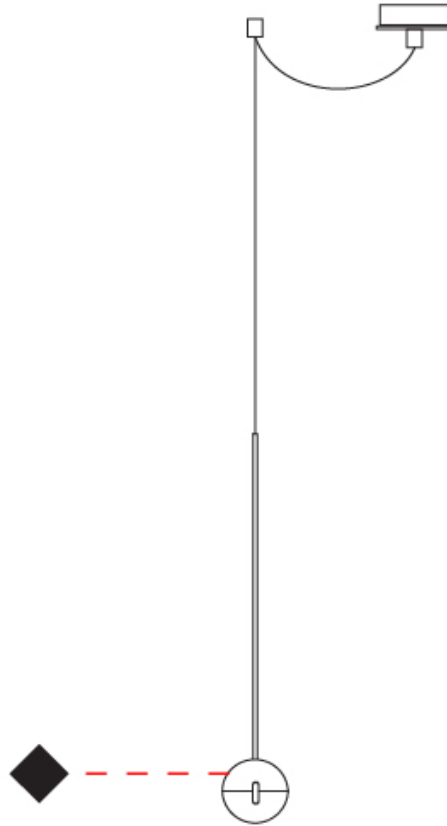

D31014-

PROJECT _____

TYPE _____

SPECIFIER _____

QUANTITY _____

DATE _____

D