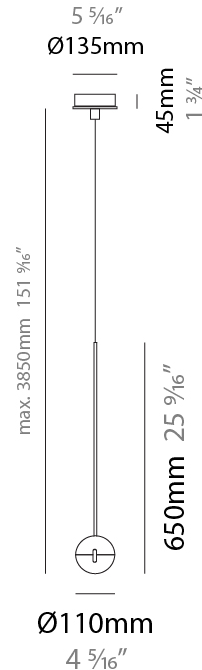

CONVIVIO SUSPENSION

D31012-

base number   Finish
Options

1. To build a product code in our configurator select the specify button on the base model # product page
2. To build a manual product code on this datasheet choose from the options listed below in blue font and add the suffix to the base model #

GENERAL

Series: Convivio
Brand: Cini & Nils
Division: Design
Mounting Type: Suspension
Mounting Location: Ceiling
Subcategory: Pendant

PHYSICAL

Shape: Round
Diameter (mm): 110
Diameter (in): 4 5/16
Height (mm): 650
Height (in): 25 9/16
Max. Overall Height (mm): 3850
Max. Overall Height (in): 151 9/16
Light Distribution: Direct
Diffuser: Transparent glass
Fixture Finish: CHR / MBK / SNI
Fixture Material: Aluminum / Brass / Steel

ELECTRICAL

Lamp Type: LED
Input Wattage (W): 16
Total Output Wattage (W): 13
Dimming: Non-Dimmable
Driver Included: Yes
Driver Location: Integrated
Driver Type: Constant Current - 120Vac
Driver Class: Class 2
Input Voltage (V): 120 - 277
Constant Current (MA): 350
Upon Request: Integral: 0-10Vdc dimming / Phase dimming 120Vac only / Non-dimming 120/277Vac

LED

Number of LEDs: 1
Color Temperature (°K): 2800
Max. Delivered Lumen (lm): 1170
Nominal Lumen (lm): 1300
CRI: >90 CRI
Lamp Life (hrs): 50000

OPTICAL

RATINGS AND CERTIFICATIONS

Certified By: Certified for North American Standards
IP rating: IP20

PROJECT	_____
TYPE	_____
SPECIFIER	_____
QUANTITY	_____
DATE	_____