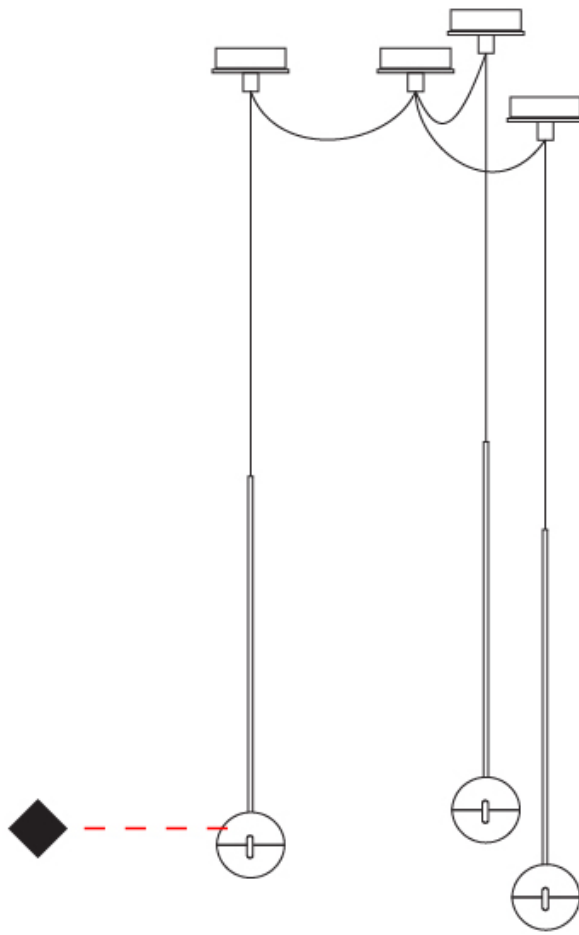

D31018-

PROJECT _____

TYPE _____

SPECIFIER _____

QUANTITY _____

DATE _____

D