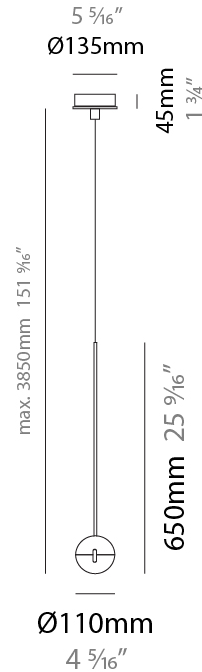

CONVIVIO SUSPENSION

D31012-

base number   Finish
Options

1. To build a product code in our configurator select the specify button on the base model # product page
2. To build a manual product code on this datasheet choose from the options listed below in blue font and add the suffix to the base model #

GENERAL

Series: Convivio
Brand: Cini & Nils
Division: Design
Mounting Type: Suspension
Mounting Location: Ceiling
Subcategory: Pendant

PHYSICAL

Shape: Round
Diameter (mm): 110
Diameter (in): 4 ⁵/₁₆
Height (mm): 650
Height (in): 25 ⁹/₁₆
Max. Overall Height (mm): 3850
Max. Overall Height (in): 151 ⁹/₁₆
Light Distribution: Direct
Diffuser: Transparent glass
Fixture Finish: CHR / MBK
Fixture Material: Aluminum / Brass / Steel

ELECTRICAL

Lamp Type: LED
Input Wattage (W): 16
Total Output Wattage (W): 13
Dimming: Non-Dimmable
Driver Included: Yes
Driver Location: Integrated
Driver Type: Constant Current - 120Vac
Driver Class: Class 2
Input Voltage (V): 120 - 277
Constant Current (MA): 350
Upon Request: Integral: 0-10Vdc dimming / Phase dimming 120Vac only / Non-dimming 120/277Vac

LED

Number of LEDs: 1
Color Temperature (°K): 2800
Max. Delivered Lumen (lm): 1170
Nominal Lumen (lm): 1300
CRI: >90 CRI
Lamp Life (hrs): 50000

OPTICAL

RATINGS AND CERTIFICATIONS

Certified By: Certified for North American Standards
IP rating: IP20

PROJECT	_____
TYPE	_____
SPECIFIER	_____
QUANTITY	_____
DATE	_____