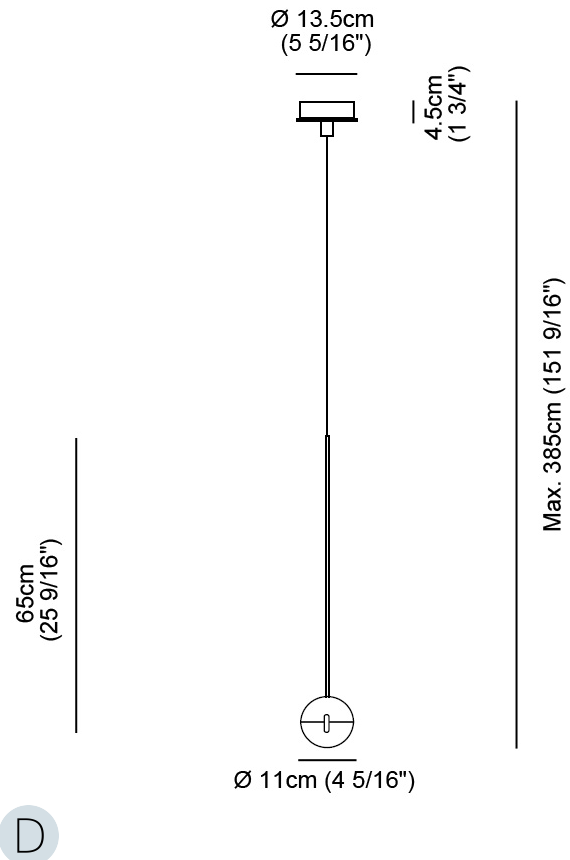

CONVIVIO SUSPENSION

D31012- : D31012-CHR-TRA

base number

1. To build a product code in our configurator select the specify button on the base model # product page
2. To build a manual product code on this datasheet choose from the options listed below in blue font and add the suffix to the base model #

GENERAL

Series: Convivio
Partner: Cini & Nils
Division: Design
Installation: Suspension
Product Type: Pendant
Mounting Location: Ceiling
Light Distribution: Direct

PHYSICAL

Shape: Round
Diameter (mm): 110
Diameter (in): 4 5/16
Height (mm): 650
Height (in): 25 9/16
Max. Overall Height (mm): 3850
Max. Overall Height (in): 151 9/16
Diffuser: Transparent glass
Fixture Material: Aluminum / Brass / Steel

ELECTRICAL

Lamp Type: LED
Input Wattage (W): 16
Total Output Wattage (W): 13
Dimming: Non-Dimmable
Driver Included: Yes
Driver Location: Integrated
Driver Type: Constant Current - 120Vac
Driver Class: Class 2
Input Voltage (V): 120 - 277
Constant Current (mA): 350
Upon Request: (Not included - see components) Remote: 0-10Vdc dimming / Phase dimming @120Vac only / Non-dimming 120/277Vac

LED

Number of LEDs: 1
Color Temperature (°K): 2800
Max. Delivered Lumen (lm): 1170
Nominal Lumen (lm): 1300
CRI: >90 CRI
Lamp Life (hrs): 50000

OPTICAL

RATINGS AND CERTIFICATIONS

Certified By: Certified for North American Standards
IP rating: IP20

PROJECT	
TYPE	
SPECIFIER	
QUANTITY	
DATE