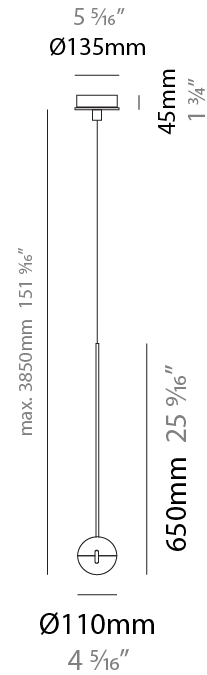

CONVIVIO SUSPENSION

D31012- : D31012-CHR-SAT

base number

1. To build a product code in our configurator select the specify button on the base model # product page
2. To build a manual product code on this datasheet choose from the options listed below in blue font and add the suffix to the base model #

GENERAL

Series: Convivio
Partner: Cini & Nils
Division: Design
Installation: Suspension
Product Type: Pendant
Mounting Location: Ceiling
Light Distribution: Direct

PHYSICAL

Shape: Round
Diameter (mm): 110
Diameter (in): 4 ⁵/₁₆
Height (mm): 650
Height (in): 25 ⁹/₁₆
Max. Overall Height (mm): 3850
Max. Overall Height (in): 151 ⁹/₁₆
Diffuser: Satin glass
Fixture Material: Aluminum / Brass / Steel

ELECTRICAL

Lamp Type: LED
Input Wattage (W): 16
Total Output Wattage (W): 13
Dimming: Non-Dimmable
Driver Included: Yes
Driver Location: Integrated
Driver Type: Constant Current 120Vac
Driver Class: Class 2
Input Voltage (V): 120 - 277
Constant Current (MA): 350

LED

Number of LEDs: 1
Color Temperature (°K): 2800
Max. Delivered Lumen (lm): 1170
Nominal Lumen (lm): 1300
CRI: >90 CRI
Lamp Life (hrs): 50000

OPTICAL

RATINGS AND CERTIFICATIONS

Certified By: CSA Certified to UL and CSA Standards
IP rating: IP20

PROJECT	
TYPE	
SPECIFIER	
QUANTITY	
DATE