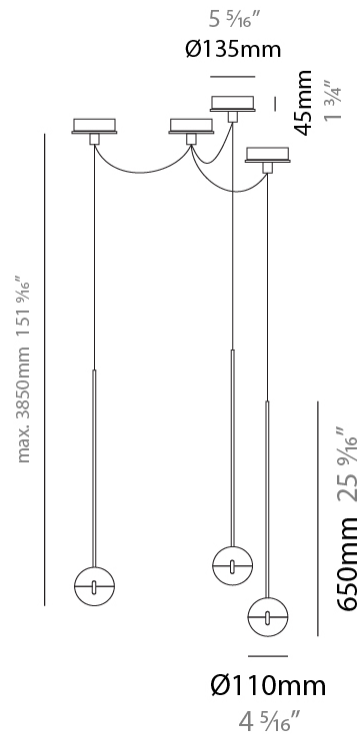

CONVIVIO SUSPENSION

D31018-

base number   Finish
Options

PROJECT	_____
TYPE	_____
SPECIFIER	_____
QUANTITY	_____
DATE	_____

1. To build a product code in our configurator select the specify button on the base model # product page
2. To build a manual product code on this datasheet choose from the options listed below in blue font and add the suffix to the base model #

GENERAL

Series: Convivio
Brand: Cini & Nils
Division: Design
Mounting Type: Suspension
Mounting Location: Ceiling
Subcategory: Pendant

PHYSICAL

Shape: Round
Diameter (mm): 110
Diameter (in): 4 5/16
Max. Overall Height (mm): 3850
Max. Overall Height (in): 151 9/16
Light Distribution: Direct
Diffuser: Transparent glass
Fixture Finish: [CHR / MBK](#)
Fixture Material: Aluminum / Brass / Steel

ELECTRICAL

Lamp Type: LED
Input Wattage (W): 50
Total Output Wattage (W): 39
Dimming: Non-Dimmable
Driver Included: Yes
Driver Location: Integrated
Driver Type: Constant Current - 120Vac
Driver Class: Class 2
Input Voltage (V): 120 - 277
Constant Current (mA): 350
Upon Request: Integral: 0-10Vdc dimming / Phase dimming 120Vac only / Non-dimming 120/277Vac

LED

Number of LEDs: 3
Color Temperature (°K): 3000
Nominal Lumen (lm): 3900
CRI: >90 CRI
Lamp Life (hrs): 50000

OPTICAL

RATINGS AND CERTIFICATIONS

Certified By: Certified for North American Standards
IP rating: IP20