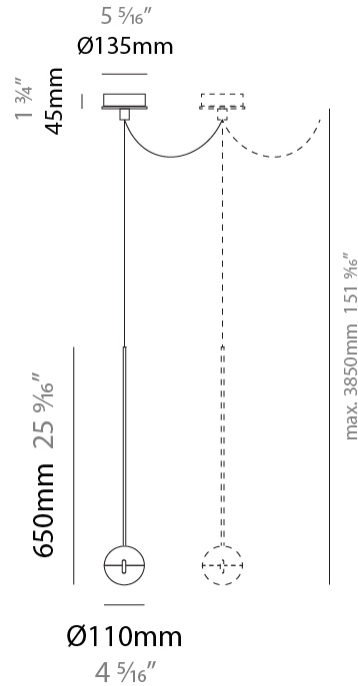

CONVIVIO SUSPENSION

D31020-

base number   Finish
Options

PROJECT	_____
TYPE	_____
SPECIFIER	_____
QUANTITY	_____
DATE	_____

1. To build a product code in our configurator select the specify button on the base model # product page
2. To build a manual product code on this datasheet choose from the options listed below in blue font and add the suffix to the base model #

GENERAL

Series: Convivio
Brand: Cini & Nils
Division: Design
Mounting Type: Suspension
Mounting Location: Ceiling
Subcategory: Pendant

PHYSICAL

Shape: Round
Diameter (mm): 110
Diameter (in): 4 5/16
Max. Overall Height (mm): 3850
Max. Overall Height (in): 151 9/16
Light Distribution: Direct
Diffuser: Transparent glass
Fixture Finish: CHR / MBK / SNI
Fixture Material: Aluminum / Brass / Steel

ELECTRICAL

Lamp Type: LED
Input Wattage (W): 16
Total Output Wattage (W): 13
Dimming: Non-Dimmable
Driver Included: Yes
Driver Location: Integrated
Driver Type: Constant Current - 120Vac
Driver Class: Class 2
Input Voltage (V): 120 - 277
Constant Current (mA): 350
Upon Request: Integral: 0-10Vdc dimming / Phase dimming 120Vac only / Non-dimming 120/277Vac

LED

Number of LEDs: 1
Color Temperature (°K): 3000
Max. Delivered Lumen (lm): 1170
Nominal Lumen (lm): 1300
CRI: >90 CRI
Lamp Life (hrs): 50000

OPTICAL

RATINGS AND CERTIFICATIONS

Certified By: Certified for North American Standards
IP rating: IP20