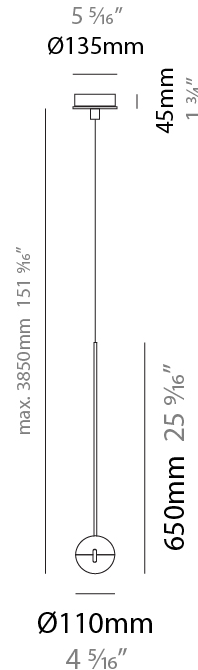

CONVIVIO SUSPENSION

D31012-

base number   Finish
Options

1. To build a product code in our configurator select the specify button on the base model # product page
2. To build a manual product code on this datasheet choose from the options listed below in blue font and add the suffix to the base model #

GENERAL

Series: Convivio
Brand: Cini & Nils
Division: Design
Mounting Type: Suspension
Mounting Location: Ceiling
Subcategory: Pendant

PHYSICAL

Shape: Round
Diameter (mm): 110
Diameter (in): 4 5/16
Height (mm): 650
Height (in): 25 9/16
Max. Overall Height (mm): 3850
Max. Overall Height (in): 151 9/16
Light Distribution: Direct
Diffuser: Transparent glass
[Fixture Finish: CHR / MBK](#)
Fixture Material: Aluminum / Brass / Steel

ELECTRICAL

Lamp Type: LED
Input Wattage (W): 16
Total Output Wattage (W): 13
Dimming: Non-Dimmable
Driver Included: Yes
Driver Location: Integrated
Driver Type: Constant Current - 120Vac
Driver Class: Class 2
Input Voltage (V): 120 - 277
Constant Current (MA): 350
Upon Request: Integral: 0-10Vdc dimming / Phase dimming 120Vac only / Non-dimming 120/277Vac

LED

Number of LEDs: 1
Color Temperature (°K): 2800
Max. Delivered Lumen (lm): 1170
Nominal Lumen (lm): 1300
CRI: >90 CRI
Lamp Life (hrs): 50000

OPTICAL

RATINGS AND CERTIFICATIONS

Certified By: Certified for North American Standards
IP rating: IP20

PROJECT	_____
TYPE	_____
SPECIFIER	_____
QUANTITY	_____
DATE	_____