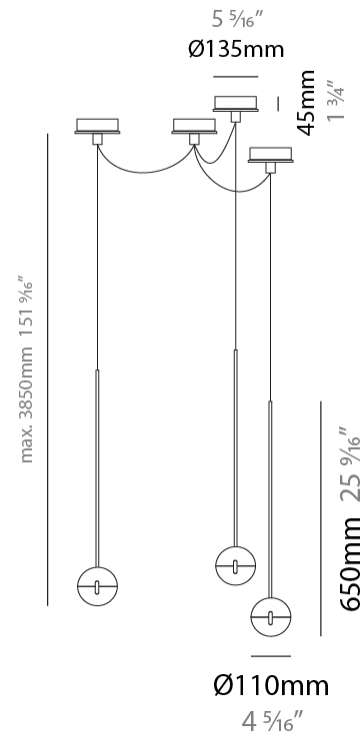

CONVIVIO SUSPENSION

D31018-

base number   Finish
Options

PROJECT	_____
TYPE	_____
SPECIFIER	_____
QUANTITY	_____
DATE	_____

1. To build a product code in our configurator select the specify button on the base model # product page
2. To build a manual product code on this datasheet choose from the options listed below in blue font and add the suffix to the base model #

GENERAL

Series: Convivio
Brand: Cini & Nils
Division: Design
Mounting Type: Suspension
Mounting Location: Ceiling
Subcategory: Pendant

PHYSICAL

Shape: Round
Diameter (mm): 110
Diameter (in): 4 5/16
Max. Overall Height (mm): 3850
Max. Overall Height (in): 151 9/16
Light Distribution: Direct
Diffuser: Transparent glass
Fixture Finish: CHR / MBK
Fixture Material: Aluminum / Brass / Steel

ELECTRICAL

Lamp Type: LED
Input Wattage (W): 50
Total Output Wattage (W): 39
Dimming: Non-Dimmable
Driver Included: Yes
Driver Location: Integrated
Driver Type: Constant Current - 120Vac
Driver Class: Class 2
Input Voltage (V): 120 - 277
Constant Current (MA): 350
Upon Request: Integral: 0-10Vdc dimming / Phase dimming 120Vac only / Non-dimming 120/277Vac

LED

Number of LEDs: 3
Color Temperature (°K): 3000
Nominal Lumen (lm): 3900
CRI: >90 CRI
Lamp Life (hrs): 50000

OPTICAL

RATINGS AND CERTIFICATIONS

Certified By: Certified for North American Standards
IP rating: IP20