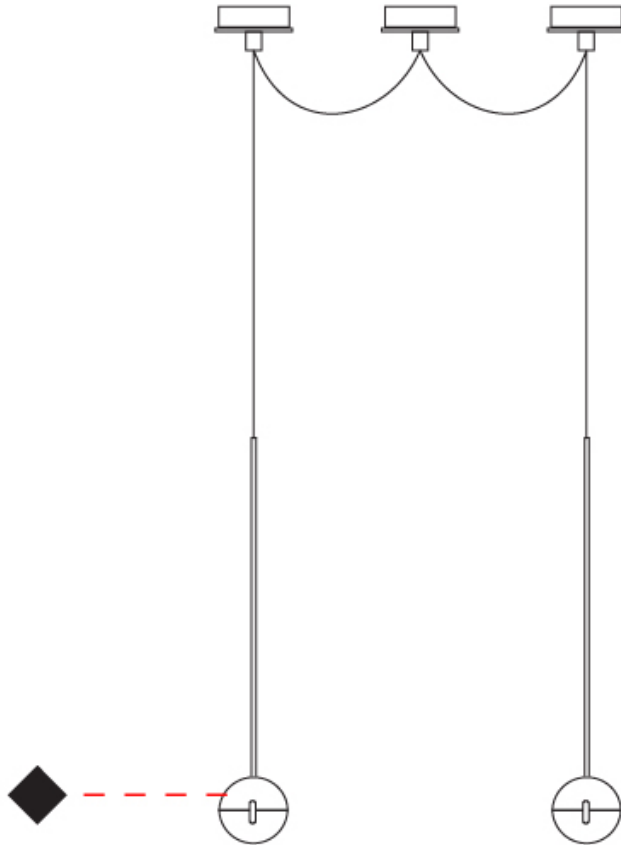

D31016-

PROJECT _____

TYPE _____

SPECIFIER _____

QUANTITY _____

DATE _____

D