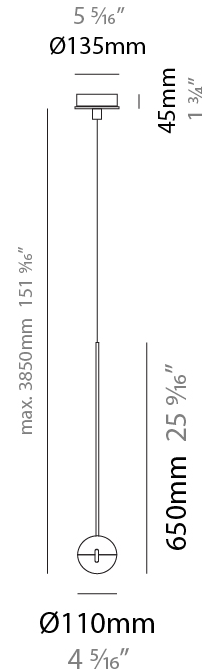

CONVIVIO SUSPENSION

D31012-

base number   Finish
Options

1. To build a product code in our configurator select the specify button on the base model # product page
2. To build a manual product code on this datasheet choose from the options listed below in blue font and add the suffix to the base model #

GENERAL

Series: Convivio
Brand: Cini & Nils
Division: Design
Mounting Type: Suspension
Mounting Location: Ceiling
Subcategory: Pendant

PHYSICAL

Shape: Round
Diameter (mm): 110
Diameter (in): 4 ⁵/₁₆
Height (mm): 650
Height (in): 25 ⁹/₁₆
Max. Overall Height (mm): 3850
Max. Overall Height (in): 151 ⁹/₁₆
Light Distribution: Direct
Diffuser: Transparent glass
[Fixture Finish: CHR / MBK](#)
Fixture Material: Aluminum / Brass / Steel

ELECTRICAL

Lamp Type: LED
Input Wattage (W): 16
Total Output Wattage (W): 13
Dimming: Non-Dimmable
Driver Included: Yes
Driver Location: Integrated
Driver Type: Constant Current - 120Vac
Driver Class: Class 2
Input Voltage (V): 120 - 277
Constant Current (MA): 350
Upon Request: Integral: 0-10Vdc dimming / Phase dimming 120Vac only / Non-dimming 120/277Vac

LED

Number of LEDs: 1
Color Temperature (°K): 2800
Max. Delivered Lumen (lm): 1170
Nominal Lumen (lm): 1300
CRI: >90 CRI
Lamp Life (hrs): 50000

OPTICAL

RATINGS AND CERTIFICATIONS

Certified By: Certified for North American Standards
IP rating: IP20

PROJECT	_____
TYPE	_____
SPECIFIER	_____
QUANTITY	_____
DATE	_____