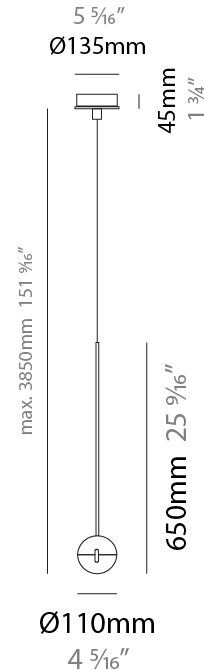

CONVIVIO SUSPENSION

D31012-

base number   Finish
Options

1. To build a product code in our configurator select the specify button on the base model # product page
2. To build a manual product code on this datasheet choose from the options listed below in blue font and add the suffix to the base model #

GENERAL

Series: Convivio
Brand: Cini & Nils
Division: Design
Mounting Type: Suspension
Mounting Location: Ceiling
Subcategory: Pendant

PHYSICAL

Shape: Round
Diameter (mm): 110
Diameter (in): 4 ⁵/₁₆
Height (mm): 650
Height (in): 25 ⁹/₁₆
Max. Overall Height (mm): 3850
Max. Overall Height (in): 151 ⁹/₁₆
Light Distribution: Direct
Diffuser: Transparent glass
[Fixture Finish: CHR / MBK](#)
Fixture Material: Aluminum / Brass / Steel

ELECTRICAL

Lamp Type: LED
Input Wattage (W): 16
Total Output Wattage (W): 13
Dimming: Non-Dimmable
Driver Included: Yes
Driver Location: Integrated
Driver Type: Constant Current - 120Vac
Driver Class: Class 2
Input Voltage (V): 120 - 277
Constant Current (MA): 350
Upon Request: Integral: 0-10Vdc dimming / Phase dimming 120Vac only / Non-dimming 120/277Vac

LED

Number of LEDs: 1
Color Temperature (°K): 2800
Max. Delivered Lumen (lm): 1170
Nominal Lumen (lm): 1300
CRI: >90 CRI
Lamp Life (hrs): 50000

OPTICAL

RATINGS AND CERTIFICATIONS

Certified By: Certified for North American Standards
IP rating: IP20

PROJECT	_____
TYPE	_____
SPECIFIER	_____
QUANTITY	_____
DATE	_____